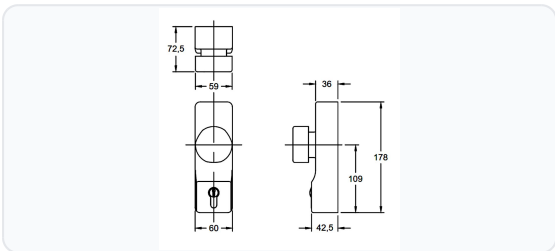

Product Imagery

Specification Summary

Brand	Exidor
Product type	Outside Access Device

Product Description

The Exidor 302 Knob Operated Outside Access Device (OAD) provides a secure and reliable solution for external access on doors fitted with emergency exit hardware. Supplied complete with a 40mm Euro profile cylinder and three keys, this unit is fully compatible with Exidor 200 and 300 series panic bolts and latches.