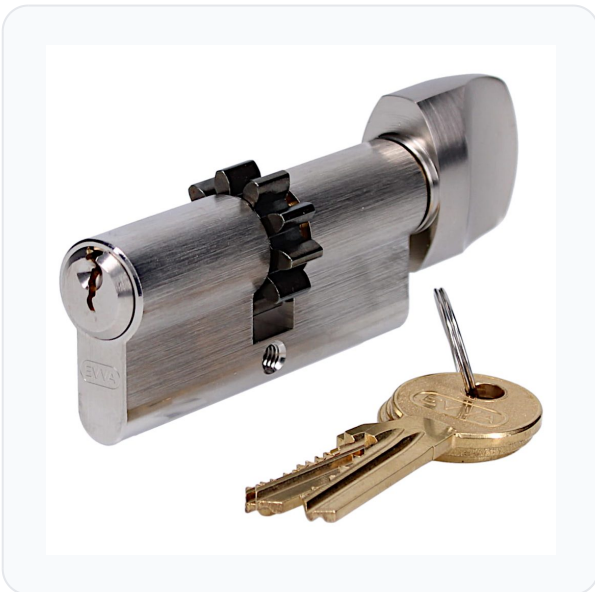

EVVA A5 KDZ COG Euro Key & Turn Cylinder 10 Tooth KD

Key & Turn Euro · Evva · 6 variants

PRICING

From £65.33 ex VAT

£78.40 inc VAT

6 variants available

VAT 20.00%

Range: £65.33 - £80.85 ex VAT

Product Imagery

Specification Summary

Brand	Evva
Product type	Key & Turn Euro

TAGS

Is Cylinder

Product Description

The EVVA A5 KDZ COG Euro Key & Turn Cylinder is a robust and reliable 5-pin locking solution designed for doors requiring convenient thumbturn operation from the inside and secure key access from the outside. This cylinder is equipped with a 10-tooth cog wheel cam, making it ideal for use with multi-point locks or specialist mortice locks that operate via a gear ring or a toothed rack.

Built on the dependable EVVA A5 system, this cylinder features an unrestricted 'A' section key profile (with 'F' section available to special order) and is fire-tested to offer 30-minute fire resistance up to 821°C.

Key Features

- **10-Tooth Cog Cam:** Specifically designed for smooth operation with multi-point locks and gear-driven mortice locks.
- **Convenient Key & Turn Operation:** Provides quick, keyless egress from the inside while maintaining secure key entry from the outside.
- **Robust 5-Pin Security:** Built on the reliable EVVA A5 system for durable, everyday locking protection.
- **Fire Tested:** Certified for 30-minute fire resistance up to 821°C, making it suitable for fire door applications.
- **Multiple Options:** Available in a range of sizes and finishes to perfectly match your door hardware - simply select your configuration below.