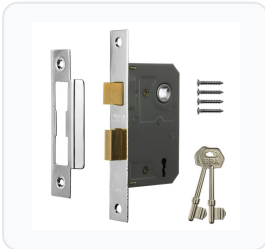

Product Imagery

Specification Summary

Brand	ERA
-------	-----

Product type	3 Lever
--------------	---------

Product Description

The ERA 473 & 573 3 Lever Sashlock is a reliable, cost-effective security solution designed for internal doors and low-security external applications such as sheds and outbuildings. Featuring an easily reversible latch bolt, this sashlock is suitable for both left and right-handed doors opening inwards or outwards.

This versatile mortice lock is supplied with two numbered steel keys, offering over 100 key differs for added security. It is available in multiple finishes, including Matt Black, Polished Brass, and Satin Chrome, to match your existing door hardware. You can also choose between a 44mm or 56mm backset (64mm or 75mm case depth) and boxed or carded packaging options. Please select your preferred size, finish, and packaging from the options below.

Variant Specifications And Pricing

Image	Part Number	Ex VAT	Inc VAT	Attributes / Specs
	L23950	£16.19	£19.43	Backset: 44mm Barcode: 5011988014861 Brand: ERA Case Depth: 64mm Case Height: 102mm Centres: 135mm Differs: 100 Finish: Polished Brass Forend Finish: Polished Brass Forend Length: 155mm Forend Width: 22mm Handed: Reversible Keyed: Keyed To Differ Keys Supplied: 2 Manufacturer Reference: 473-31 Mechanism: 3 Lever Pack Quantity: 1 Packaging: Boxed Weight: 300g
	L23951	£21.05	£25.26	Backset: 44mm Barcode: 5011988014878 Brand: ERA Case Depth: 64mm Case Height: 102mm Centres: 135mm Differs: 100 Finish: Polished Brass Forend Finish: Polished Brass Forend Length: 155mm Forend Width: 22mm Handed: Reversible Keyed: Keyed To Differ Keys Supplied: 2 Manufacturer Reference: 473-32 Mechanism: 3 Lever Pack Quantity: 1 Packaging: Carded Weight: 300g