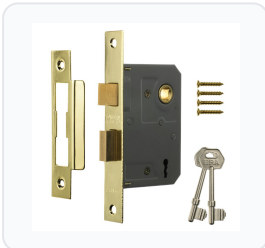

Product Imagery

Specification Summary

Brand	ERA
-------	-----

Product type	3 Lever
--------------	---------

Product Description

The ERA 473 & 573 3 Lever Sashlock is a reliable, cost-effective security solution designed for internal doors and low-security external applications such as sheds and outbuildings. Featuring an easily reversible latch bolt, this sashlock is suitable for both left and right-handed doors opening inwards or outwards.

This versatile mortice lock is supplied with two numbered steel keys, offering over 100 key differs for added security. It is available in multiple finishes, including Matt Black, Polished Brass, and Satin Chrome, to match your existing door hardware. You can also choose between a 44mm or 56mm backset (64mm or 75mm case depth) and boxed or carded packaging options. Please select your preferred size, finish, and packaging from the options below.

Key Features

- **Cost-Effective Security:** An affordable locking solution ideal for internal doors and outbuildings like sheds.
- **Reversible Latch Bolt:** Easily reversed to suit both left and right-handed doors opening inwards or outwards.
- **Key Differs:** Supplied with two numbered steel keys with over 100 variations.
- **Aesthetic Choice:** Available in Matt Black, Polished Brass, and Satin Chrome finishes to complement your decor.
- **Flexible Sizing:** Available in two case depths and backsets to suit different door profiles.