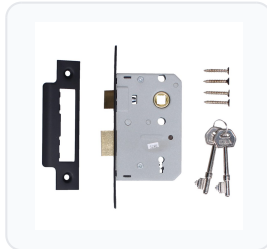

Product Imagery

Specification Summary

Brand	ERA
-------	-----

Product type	3 Lever
--------------	---------

Product Description

The ERA 473 & 573 3 Lever Sashlock is a reliable, cost-effective security solution designed for internal doors and low-security external applications such as sheds and outbuildings. Featuring an easily reversible latch bolt, this sashlock is suitable for both left and right-handed doors opening inwards or outwards.

This versatile mortice lock is supplied with two numbered steel keys, offering over 100 key differs for added security. It is available in multiple finishes, including Matt Black, Polished Brass, and Satin Chrome, to match your existing door hardware. You can also choose between a 44mm or 56mm backset (64mm or 75mm case depth) and boxed or carded packaging options. Please select your preferred size, finish, and packaging from the options below.

Variant Specifications And Pricing

Image	Part Number	Ex VAT	Inc VAT	Attributes / Specs
	L23950	£16.19	£19.43	Backset: 44mm Barcode: 5011988014861 Brand: ERA Case Depth: 64mm Case Height: 102mm Centres: 135mm Differs: 100 Finish: Polished Brass Forend Finish: Polished Brass Forend Length: 155mm Forend Width: 22mm Handed: Reversible Keyed: Keyed To Differ Keys Supplied: 2 Manufacturer Reference: 473-31 Mechanism: 3 Lever Pack Quantity: 1 Packaging: Boxed Weight: 300g
	L23951	£21.05	£25.26	Backset: 44mm Barcode: 5011988014878 Brand: ERA Case Depth: 64mm Case Height: 102mm Centres: 135mm Differs: 100 Finish: Polished Brass Forend Finish: Polished Brass Forend Length: 155mm Forend Width: 22mm Handed: Reversible Keyed: Keyed To Differ Keys Supplied: 2 Manufacturer Reference: 473-32 Mechanism: 3 Lever Pack Quantity: 1 Packaging: Carded Weight: 300g