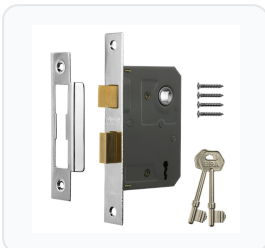

Product Imagery

Specification Summary

Brand	ERA
-------	-----

Product type	3 Lever
--------------	---------

Product Description

The ERA 473 & 573 3 Lever Sashlock is a reliable, cost-effective security solution designed for internal doors and low-security external applications such as sheds and outbuildings. Featuring an easily reversible latch bolt, this sashlock is suitable for both left and right-handed doors opening inwards or outwards.

This versatile mortice lock is supplied with two numbered steel keys, offering over 100 key differs for added security. It is available in multiple finishes, including Matt Black, Polished Brass, and Satin Chrome, to match your existing door hardware. You can also choose between a 44mm or 56mm backset (64mm or 75mm case depth) and boxed or carded packaging options. Please select your preferred size, finish, and packaging from the options below.

Key Features

- **Cost-Effective Security:** An affordable locking solution ideal for internal doors and outbuildings like sheds.
- **Reversible Latch Bolt:** Easily reversed to suit both left and right-handed doors opening inwards or outwards.
- **Key Differs:** Supplied with two numbered steel keys with over 100 variations.
- **Aesthetic Choice:** Available in Matt Black, Polished Brass, and Satin Chrome finishes to complement your decor.
- **Flexible Sizing:** Available in two case depths and backsets to suit different door profiles.