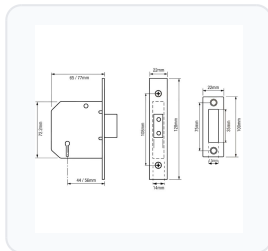

Product Imagery

Specification Summary

Brand ERA

Product type 3 Lever

Product Description

The ERA 472 & 572 3 Lever Deadlock is a reliable, budget-friendly security solution designed for internal timber doors and external domestic applications such as sheds and outbuildings. Operated by key from either side, this mortice deadlock provides straightforward and dependable security where a high-security British Standard lock is not required.