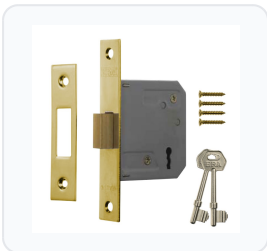

Product Imagery

Specification Summary

Brand ERA

Product type 3 Lever

Product Description

The ERA 472 & 572 3 Lever Deadlock is a reliable, budget-friendly security solution designed for internal timber doors and external domestic applications such as sheds and outbuildings. Operated by key from either side, this mortice deadlock provides straightforward and dependable security where a high-security British Standard lock is not required.

This versatile lock is available in two case depths - 64mm (ERA 472) with a 44mm backset, or 75mm (ERA 572) with a 56mm backset. It is also supplied in a choice of finishes, including Polished Brass, Satin Chrome, and Matt Black, allowing you to match your existing door ironmongery. Customers can also choose between boxed or carded retail packaging. Please select your preferred size, finish, and packaging options from the selection below.

Each deadlock features an easily reversible bolt, making it suitable for both left and right-handed doors. It is supplied complete with two numbered steel keys, with over 100 key variations (differs) available across the range.

Key Features

- **Cost-Effective Security:** An affordable mortice lock ideal for internal doors, sheds, and outbuildings.
- **Reversible Bolt:** Easily reversible design to suit both left and right-handed doors.
- **Multiple Sizes & Finishes:** Available in 64mm or 75mm case depths and three finishes to match your door hardware.
- **Key Variations:** Supplied with two keys featuring over 100 differs for added security.
- **Flexible Packaging:** Choose between standard boxed or carded packaging options.