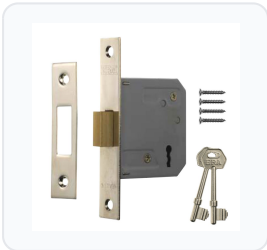

Product Imagery

Specification Summary

Brand ERA

Product type 3 Lever

Product Description

The ERA 472 & 572 3 Lever Deadlock is a reliable, budget-friendly security solution designed for internal timber doors and external domestic applications such as sheds and outbuildings. Operated by key from either side, this mortice deadlock provides straightforward and dependable security where a high-security British Standard lock is not required.

This versatile lock is available in two case depths - 64mm (ERA 472) with a 44mm backset, or 75mm (ERA 572) with a 56mm backset. It is also supplied in a choice of finishes, including Polished Brass, Satin Chrome, and Matt Black, allowing you to match your existing door ironmongery. Customers can also choose between boxed or carded retail packaging. Please select your preferred size, finish, and packaging options from the selection below.

Each deadlock features an easily reversible bolt, making it suitable for both left and right-handed doors. It is supplied complete with two numbered steel keys, with over 100 key variations (differs) available across the range.

Key Features

- **Cost-Effective Security:** An affordable mortice lock ideal for internal doors, sheds, and outbuildings.
- **Reversible Bolt:** Easily reversible design to suit both left and right-handed doors.
- **Multiple Sizes & Finishes:** Available in 64mm or 75mm case depths and three finishes to match your door hardware.
- **Key Variations:** Supplied with two keys featuring over 100 differs for added security.
- **Flexible Packaging:** Choose between standard boxed or carded packaging options.