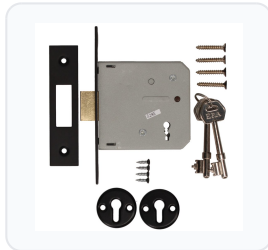

Product Imagery

Specification Summary

Brand ERA

Product type 3 Lever

Product Description

The ERA 472 & 572 3 Lever Deadlock is a reliable, budget-friendly security solution designed for internal timber doors and external domestic applications such as sheds and outbuildings. Operated by key from either side, this mortice deadlock provides straightforward and dependable security where a high-security British Standard lock is not required.

This versatile lock is available in two case depths - 64mm (ERA 472) with a 44mm backset, or 75mm (ERA 572) with a 56mm backset. It is also supplied in a choice of finishes, including Polished Brass, Satin Chrome, and Matt Black, allowing you to match your existing door ironmongery. Customers can also choose between boxed or carded retail packaging. Please select your preferred size, finish, and packaging options from the selection below.

Each deadlock features an easily reversible bolt, making it suitable for both left and right-handed doors. It is supplied complete with two numbered steel keys, with over 100 key variations (differs) available across the range.

Technical Specifications

- **Brand:** ERA
- **Mechanism:** 3 Lever
- **Case Depth:** 64mm or 75mm (please select from the options below)
- **Backset:** 44mm or 56mm (please select from the options below)
- **Case Height:** 72mm
- **Forend Length:** 128mm
- **Forend Width:** 22mm
- **Finishes:** Polished Brass, Satin Chrome, or Matt Black (please select from the options below)
- **Handing:** Reversible (suitable for left or right-handed doors)
- **Keying:** Keyed to differ (100 differs)
- **Keys Supplied:** 2
- **Packaging:** Boxed or Carded (please select from the options below)