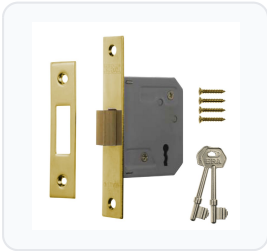

Product Imagery

Specification Summary

Brand ERA

Product type 3 Lever

Product Description

The ERA 472 & 572 3 Lever Deadlock is a reliable, budget-friendly security solution designed for internal timber doors and external domestic applications such as sheds and outbuildings. Operated by key from either side, this mortice deadlock provides straightforward and dependable security where a high-security British Standard lock is not required.

This versatile lock is available in two case depths - 64mm (ERA 472) with a 44mm backset, or 75mm (ERA 572) with a 56mm backset. It is also supplied in a choice of finishes, including Polished Brass, Satin Chrome, and Matt Black, allowing you to match your existing door ironmongery. Customers can also choose between boxed or carded retail packaging. Please select your preferred size, finish, and packaging options from the selection below.

Each deadlock features an easily reversible bolt, making it suitable for both left and right-handed doors. It is supplied complete with two numbered steel keys, with over 100 key variations (differs) available across the range.

Key Features

- **Cost-Effective Security:** An affordable mortice lock ideal for internal doors, sheds, and outbuildings.
- **Reversible Bolt:** Easily reversible design to suit both left and right-handed doors.
- **Multiple Sizes & Finishes:** Available in 64mm or 75mm case depths and three finishes to match your door hardware.
- **Key Variations:** Supplied with two keys featuring over 100 differs for added security.
- **Flexible Packaging:** Choose between standard boxed or carded packaging options.