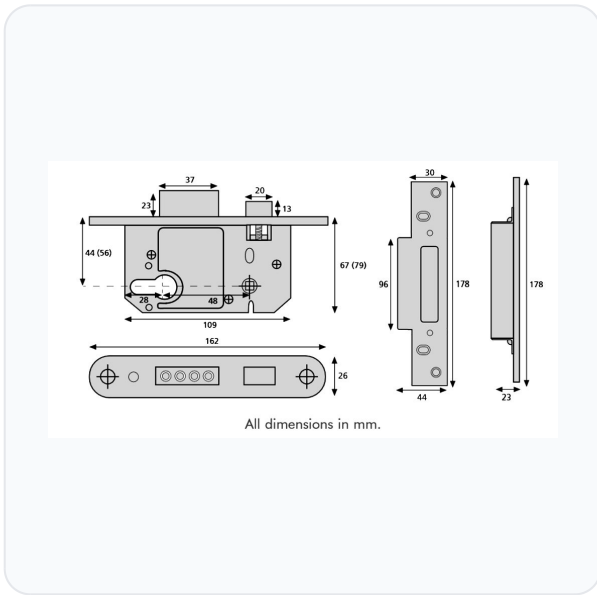

ERA 264 Fortress Euro Sashcase

Cylinder - Euro · ERA · 6 variants

PRICING

From £27.12 ex VAT

£32.54 inc VAT

6 variants available

VAT 20.00%

Range: £27.12 - £28.36 ex VAT

Product Imagery

Specification Summary

Brand	ERA
Product type	Cylinder - Euro

Product Description

The ERA Fortress Euro Sashcase is a high-security mortice lock case designed to accept a standard euro profile cylinder. Supplied as a lock case only (without a cylinder), it is the perfect choice for integration into master key systems, keyed-alike suites, or projects where you wish to select your own cylinder security level.

Constructed with robust physical security features, the lock case is protected by hardened steel plates to resist drilling, while the deadbolt features laminated hardened steel plates to prevent hacksawing. A substantial 20mm bolt throw provides exceptional resistance against forced entry.

This versatile sashcase is available in multiple backsets (44mm or 56mm) and case depths (63mm or 76mm) to suit various door installations. It also comes in a choice of high-quality finishes, including Polished Brass, Polished Chrome, and Satin Chrome, to match your existing door hardware. Please choose your preferred backset, case depth, and finish from the options below.

Technical Specifications

- **Brand:** ERA
- **Locking Mechanism:** Euro Cylinder (not included)