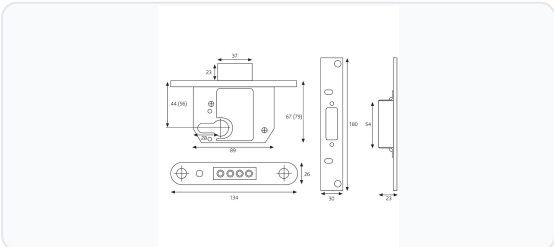

ERA 233 Fortress BS Euro Keyless Egress Key & Turn Deadlock With Cylinder

Cylinder - Euro Lock Case · ERA · 3 variants

PRICING

From £130.86 ex VAT

£157.03 inc VAT

3 variants available
VAT 20.00%

Product Imagery

Specification Summary

Brand	ERA
Product type	Cylinder - Euro Lock Case

Product Description