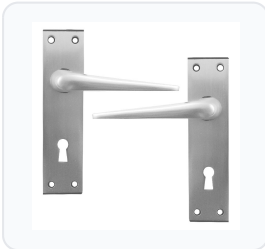

DORTREND 4212 Shirley Plate Mounted Lever Lock Furniture

Lever Furniture · Dortrend · 6 variants

PRICING

From £13.02 ex VAT

£15.62 inc VAT

6 variants available

VAT 20.00%

Range: £13.02 - £18.90 ex VAT

Product Imagery

Specification Summary

Brand	Dortrend
Product type	Lever Furniture

Product Description

The Dortrend 4212 Shirley is a high-quality range of plate-mounted lever lock furniture, designed to offer both durability and a clean, modern aesthetic. Manufactured from anodised aluminium, these stylish door handles feature distinctive black ends and are designed for face fixing, making them an excellent choice for a wide variety of commercial and residential applications.

Tested to BS EN 1906:2002 (Clause 5.8 & 7.3.7) with a Grade 2 durability rating, this robust lever furniture is built to withstand regular use. The Shirley range is highly versatile, offering multiple configurations to suit your specific door requirements. Depending on your setup, you can select from various mechanisms, including Bathroom, Euro Cylinder, Latch Only, Oval Cylinder, and UK Mortice options. Handing options are also available, with Left Hand, Right Hand, and Non-Handed variants to choose from.

Please select your required mechanism, handing, and manufacturer reference from the options below to find the perfect fit for your door.

Technical Specifications

- **Brand:** Dortrend
- **Finish:** Anodised Aluminium
- **Plate Length:** 152mm
- **Plate Width:** 38mm
- **Spindle Size:** 8mm
- **Mechanism Options:** Bathroom, Euro Cylinder, Latch Only, Oval Cylinder, or UK Mortice (please choose from the options below)
- **Handing Options:** Left Hand, Right Hand, or Non-Handed (please choose from the options below)
- **Standards:** Tested to BS EN 1906:2002 (Clause 5.8 & 7.3.7), Durability Grade 2
- **Weight:** 250g to 340g (depending on configuration)
- **Pack Quantity:** 1