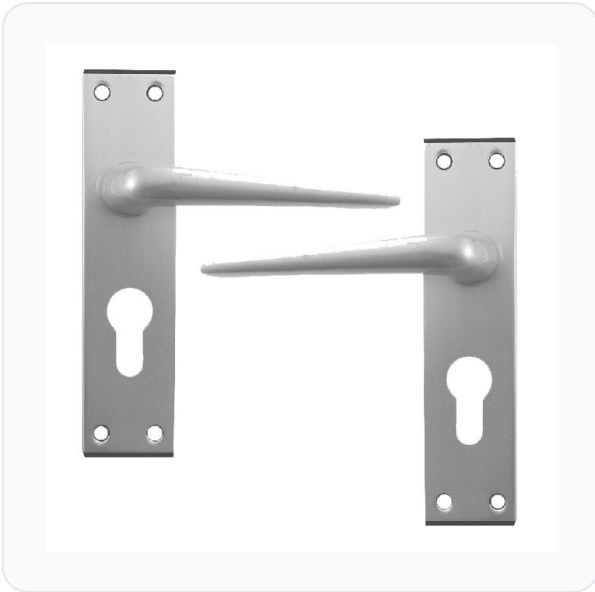

DORTREND 4212 Shirley Plate Mounted Lever Lock Furniture

Lever Furniture · Dortrend · 6 variants

PRICING

From £13.02 ex VAT

£15.62 inc VAT

6 variants available

VAT 20.00%

Range: £13.02 - £18.90 ex VAT

Product Imagery

Specification Summary

Brand	Dortrend
Product type	Lever Furniture

Product Description

The Dortrend 4212 Shirley is a high-quality range of plate-mounted lever lock furniture, designed to offer both durability and a clean, modern aesthetic. Manufactured from anodised aluminium, these stylish door handles feature distinctive black ends and are designed for face fixing, making them an excellent choice for a wide variety of commercial and residential applications.

Tested to BS EN 1906:2002 (Clause 5.8 & 7.3.7) with a Grade 2 durability rating, this robust lever furniture is built to withstand regular use. The Shirley range is highly versatile, offering multiple configurations to suit your specific door requirements. Depending on your setup, you can select from various mechanisms, including Bathroom, Euro Cylinder, Latch Only, Oval Cylinder, and UK Mortice options. Handing options are also available, with Left Hand, Right Hand, and Non-Handed variants to choose from.

Please select your required mechanism, handing, and manufacturer reference from the options below to find the perfect fit for your door.

Technical Specifications

- **Brand:** Dortrend
- **Finish:** Anodised Aluminium
- **Plate Length:** 152mm
- **Plate Width:** 38mm
- **Spindle Size:** 8mm
- **Mechanism Options:** Bathroom, Euro Cylinder, Latch Only, Oval Cylinder, or UK Mortice (please choose from the options below)
- **Handing Options:** Left Hand, Right Hand, or Non-Handed (please choose from the options below)
- **Standards:** Tested to BS EN 1906:2002 (Clause 5.8 & 7.3.7), Durability Grade 2
- **Weight:** 250g to 340g (depending on configuration)
- **Pack Quantity:** 1