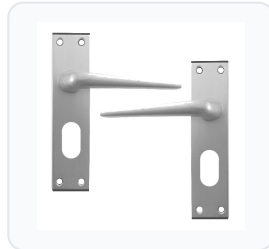

DORTREND 4212 Shirley Plate Mounted Lever Lock Furniture

Lever Furniture · Dortrend · 6 variants

PRICING

From £13.02 ex VAT

£15.62 inc VAT

6 variants available

VAT 20.00%

Range: £13.02 - £18.90 ex VAT

Product Imagery

Specification Summary

Brand	Dortrend
Product type	Lever Furniture

Product Description

The Dortrend 4212 Shirley is a high-quality range of plate-mounted lever lock furniture, designed to offer both durability and a clean, modern aesthetic. Manufactured from anodised aluminium, these stylish door handles feature distinctive black ends and are designed for face fixing, making them an excellent choice for a wide variety of commercial and residential applications.

Tested to BS EN 1906:2002 (Clause 5.8 & 7.3.7) with a Grade 2 durability rating, this robust lever furniture is built to withstand regular use. The Shirley range is highly versatile, offering multiple configurations to suit your specific door requirements. Depending on your setup, you can select from various mechanisms, including Bathroom, Euro Cylinder, Latch Only, Oval Cylinder, and UK Mortice options. Handing options are also available, with Left Hand, Right Hand, and Non-Handed variants to choose from.

Please select your required mechanism, handing, and manufacturer reference from the options below to find the perfect fit for your door.

Technical Specifications

- **Brand:** Dortrend
- **Finish:** Anodised Aluminium
- **Plate Length:** 152mm
- **Plate Width:** 38mm
- **Spindle Size:** 8mm
- **Mechanism Options:** Bathroom, Euro Cylinder, Latch Only, Oval Cylinder, or UK Mortice (please choose from the options below)
- **Handing Options:** Left Hand, Right Hand, or Non-Handed (please choose from the options below)
- **Standards:** Tested to BS EN 1906:2002 (Clause 5.8 & 7.3.7), Durability Grade 2
- **Weight:** 250g to 340g (depending on configuration)
- **Pack Quantity:** 1