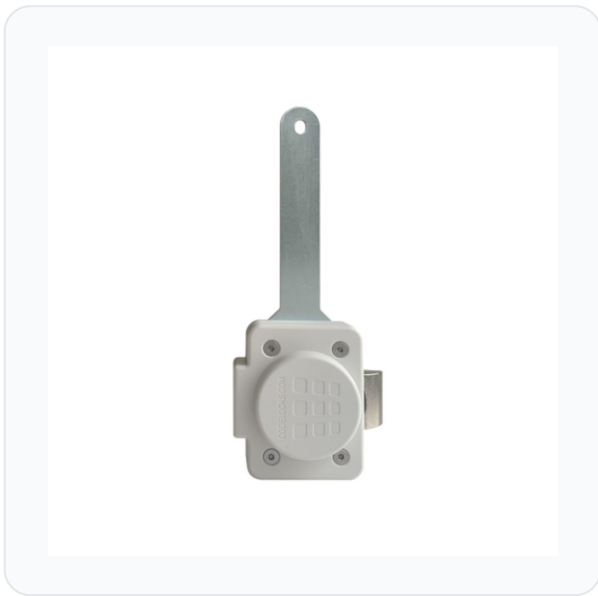

CODELOCKS KitLock P1000SL Slam Latch

Codelocks · Codelocks · 1 variant

PRICING

From £11.48 ex VAT

£13.78 inc VAT

1 variant available
VAT 20.00%

Product Imagery

Specification Summary

Brand Codelocks

Product type Codelocks

Product Description

The CODELOCKS KitLock P1000SL Slam Latch is a practical accessory designed for use with the KL1000 digital cabinet lock series. By enabling a fast and convenient 'push shut' locking action, it eliminates the need to manually turn the lock handle to secure a cabinet or locker.

This durable slam latch is highly versatile, making it an excellent choice for both new installations and retrofitting existing setups. It is fully adjustable and non-handed, allowing for easy fitting on both left- and right-handed doors. Suitable for use on wooden and steel lockers or cabinets with a door thickness of up to 25mm, it is ideal for upgrading storage in schools, offices, and leisure facilities.

Technical Specifications

- **Brand:** Codelocks
- **Manufacturer Reference:** P1000 SL
- **Door Thickness:** Up to 25mm
- **Finish:** Silver Grey
- **Weight:** 160g
- **Pack Quantity:** 1