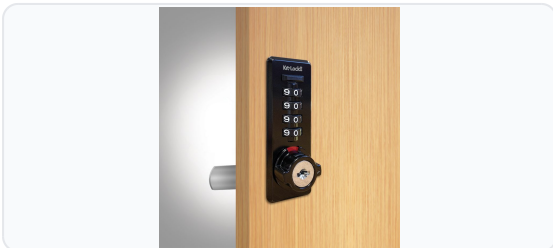

CODELOCKS KitLock KL20 Vertical Mechanical Combination Lock With Auto Scramble

Combination · Codelocks · 1 variant

PRICING

From £30.94 ex VAT

£37.13 inc VAT

1 variant available
VAT 20.00%

Product Imagery

Specification Summary

Brand	Codelocks
Product type	Combination

Product Description

The CODELOCKS KitLock KL20 Vertical Mechanical Combination Lock offers a simple, robust, and completely keyless security solution for personal storage. Finished in a durable black powder coating, this flush-mounted lock is ideal for internal applications, including lockers, cabinets, and cupboards in offices, schools, and colleges.

Designed with user convenience and security in mind, the KL20 features an innovative auto-scramble function. Upon operation, the dials automatically reset to 0-0-0-0, ensuring your 4-digit code remains hidden from onlookers. With over 10,000 unique combinations available, users can easily program and change their code directly on the

door at any time.

Installation is straightforward, making the KL20 perfect for both new installations and retrofitting existing standard mechanical cam locks. It features a fixed spindle suitable for door panel thicknesses ranging from 0.8mm up to 18mm, and is supplied with a 40mm cam.