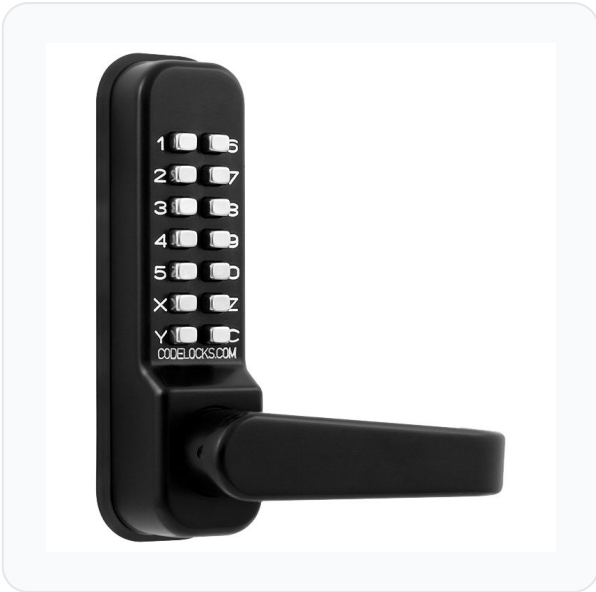

# CL0400 Marine By Codelocks Digital Lock

CL400 Series · Codelocks · 4 variants

PRICING

**From £171.70 ex VAT**

£206.04 inc VAT

4 variants available

VAT 20.00%

Range: £171.70 - £222.60 ex VAT

**Product Imagery**

**Specification Summary**

Brand Codelocks

Product type CL400 Series

**Product Description**

The CL0400 Marine by Codelocks digital lock series features medium-duty, lever-operated mechanical locks designed specifically to withstand harsh outdoor and coastal environments. Salt spray tested to 1,000 hours and supplied with neoprene seals, this robust lock is ideal for workspaces, gates, and external doors where standard locks might succumb to corrosion.

The lock features a sleek black finish with 14 stainless steel buttons, offering up to 8,191 non-sequential code combinations. It is designed for doors with a thickness of 35mm to 65mm and comes with a 60mm tubular mortice latch.

## Key Features

- **Marine Grade Protection:** Salt spray tested to 1,000 hours and supplied with neoprene seals for harsh outdoor and coastal environments.
- **Medium-Duty Lever Operation:** Features full-size return-to-door lever handles, ideal for environments where a knob-operated lock is unsuitable.
- **Code-Free Passage Option:** Available on select models to allow unrestricted access when required.
- **Fire Rated Options:** Available with a Codelocks Fire Kit Pack, tested to BS EN 1634-1 for 30 or 60-minute fire doors.
- **Easy Code Changes:** Features tumbler alignment for straightforward code changes off the door.
- **Limited Lifetime Guarantee:** Backed by Codelocks' limited lifetime guarantee.