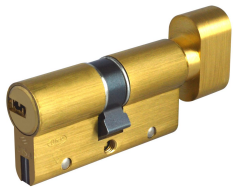

Product Imagery

Specification Summary

Brand	Cisa
Product type	Key & Turn Euro

TAGS

Is Cylinder

Product Description

The CISA Astral S Euro Key & Turn Cylinder offers high-security protection for residential and commercial doors, combining convenient thumbturn operation with advanced physical security. Designed to resist common forced entry methods, this cylinder features a patented laminated steel segment pack that significantly increases resistance to snapping and extraction.

Image	Part Number	Ex VAT	Inc VAT	Attributes / Specs
	L17108	£96.83	£116.20	<p> A Side: 30mm Alias Brand: Astral S B Side: 40mm (Turn) Barcode: 5055120688602 Body Length: 70mm Brand: Cisa Cylinder Kitemark: No Cylinder Profile: Euro Cylinder Size Overall: 30/T40 Cylinder Size With Cam: 25/10/T35 Cylinder System: Cisa Astral S Cylinder Type: Key & Turn Euro Finish: Polished Brass Fire Tested: Grade B Key Cutting: In-House Keyed: Keyed To Differ Keying - KA: In-House Keying - MK: Special Order Keys Supplied: 3 Length: 70mm Manufacturer Reference: OA3S2 Mechanism: 10 Pin Packaging: Boxed Secured By Design: No Snap Resistant: Yes Sold Secure: No Standards: BS EN 1303:2005 Weight: 320g </p>

Image	Part Number	Ex VAT	Inc VAT	Attributes / Specs
	L17281	£143.82	£172.58	<p> A Side: 30mm Alias Brand: Astral S B Side: 40mm (Turn) Barcode: 5055120691442 Body Length: 70mm Brand: Cisa Cylinder Kitemark: No Cylinder Profile: Euro Cylinder Size Overall: 30/T40 Cylinder Size With Cam: 25/10/T35 Cylinder System: Cisa Astral S Cylinder Type: Key & Turn Euro Finish: Nickel Plated Fire Tested: Grade B Key Cutting: In-House Keyed: Keyed To Differ Keying - KA: In-House Keying - MK: Special Order Keys Supplied: 3 Length: 70mm Manufacturer Reference: OA3S2 Mechanism: 10 Pin Packaging: Boxed Secured By Design: No Snap Resistant: Yes Sold Secure: No Standards: BS EN 1303:2005 Weight: 320g </p>