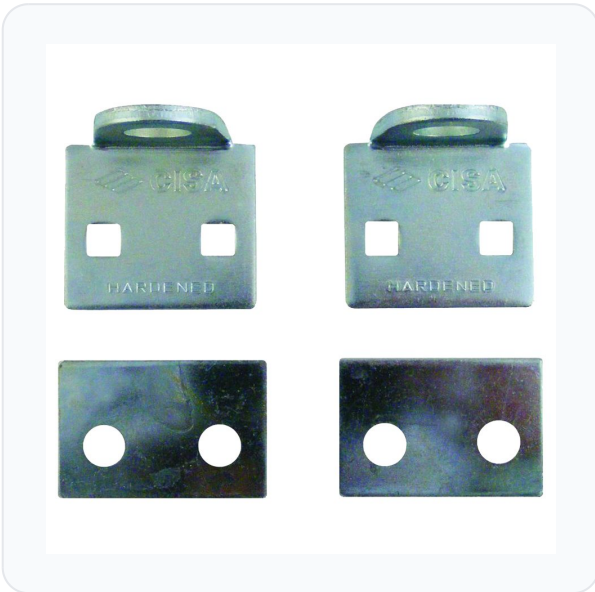

CISA 06300 Padlock Hasp

Hasp & Staple · Cisa · 2 variants

PRICING

From £14.90 ex VAT

£17.88 inc VAT

2 variants available
VAT 20.00%

Product Imagery

Specification Summary

Brand	Cisa
Product type	Hasp & Staple

Product Description

The CISA 06300 Padlock Hasp is a heavy-duty security solution designed to provide robust protection for doors up to 44mm thick. Constructed for high-strength applications, this through-bolt hasp is supplied complete with backing plates and secure bolt fixings, ensuring a solid and tamper-resistant installation.

This versatile padlock hasp is available in multiple configurations to accommodate different padlock sizes. It features a choice of shackle diameters - either 14mm or 18mm - allowing you to select the perfect fit for your security requirements. Please choose your preferred shackle diameter, manufacturer reference, and barcode from the options below.

Whether securing gates, sheds, or warehouse doors, the CISA 06300 offers reliable, heavy-duty performance to keep your property safe.

Technical Specifications

- **Brand:** CISA
- **Width:** 55mm
- **Shackle Diameter:** 14mm or 18mm (please select from the options below)
- **Door Thickness Compatibility:** Up to 44mm