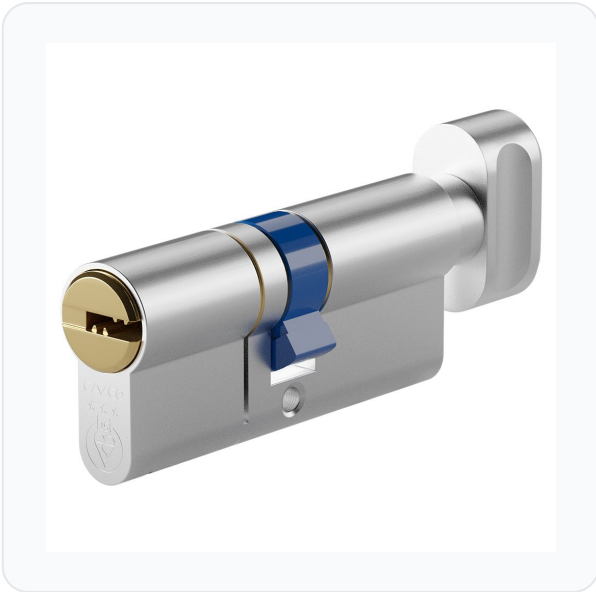

CAVEO TS007 3* Key & Turn Euro Dimple Cylinder

Key & Turn Euro · CAVEO · 30 variants

PRICING

From £29.99 ex VAT

£35.99 inc VAT

30 variants available

VAT 20.00%

Range: £29.99 - £45.31 ex VAT

Product Imagery

Specification Summary

Brand	CAVEO
Product type	Key & Turn Euro

TAGS

Is Cylinder

Product Description

The CAVEO TS007 3* Key & Turn Euro Dimple Cylinder offers premium security and exceptional versatility for your home or business. Featuring a smart dual-finish design with a nickel-plated body and a polished brass plug, this cylinder seamlessly complements both brass and chrome or nickel door hardware, making it a highly cost-effective and stylish choice.

Engineered to withstand the most common forced entry methods, this high-security cylinder is BSI Kitemarked to TS007 3-star standards and holds Sold Secure Diamond certification. It features a sacrificial cut on the external side to protect against lock snapping attacks, alongside robust internal protection against bumping, picking, and drilling. For added peace of mind, it comes with a manufacturer-backed £2,000 break-in guarantee upon registration.

This cylinder is supplied with three high-security dimple keys, optional black key identification inserts, a fixing bolt, and a registration card.

Please note that this cylinder is available in a wide range of sizes. The external breakaway side (A Side) ranges from 30mm to 75mm, and the internal thumbturn side (B Side) ranges from 35mm to 75mm, with overall body lengths from 60mm to 120mm. Please select your required dimensions from the options below.