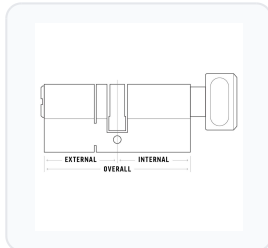

Product Imagery

Specification Summary

Brand	CAVEO
Product type	Key & Turn Euro

TAGS

Is Cylinder

Product Description

The CAVEO TS007 3* Key & Turn Euro Dimple Cylinder offers premium security and versatility for modern homes. Featuring a unique dual-finish design - a nickel-plated body paired with a polished brass plug - this cylinder seamlessly complements both brass and chrome/nickel door hardware, providing a highly stylish yet cost-effective solution.