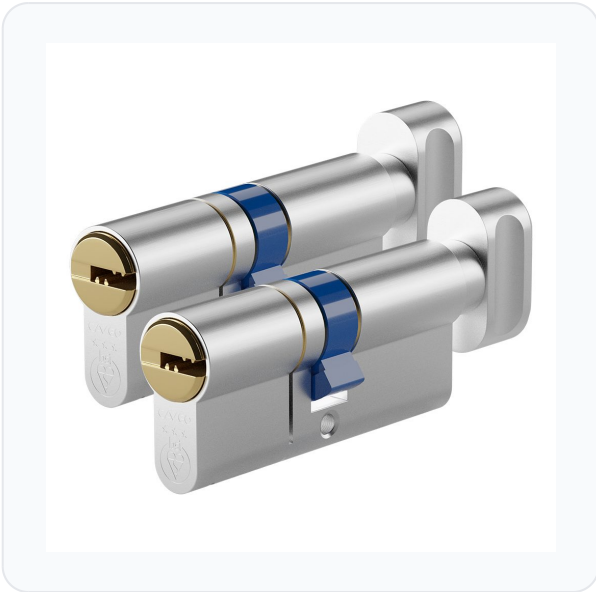

CAVEO TS007 3* Key & Turn Euro Dimple Cylinder Keyed Alike Pair

Key & Turn Euro · CAVEO · 30 variants

PRICING

From £59.99 ex VAT

£71.99 inc VAT

30 variants available

VAT 20.00%

Range: £59.99 - £88.56 ex VAT

Product Imagery

Specification Summary

Brand	CAVEO
Product type	Key & Turn Euro

TAGS

Is Cylinder

Product Description

The CAVEO TS007 3* Key & Turn Euro Dimple Cylinder offers premium security and versatility for modern homes. Featuring a unique dual-finish design - a nickel-plated body paired with a polished brass plug - this cylinder seamlessly complements both brass and chrome/nickel door hardware, providing a highly stylish yet cost-effective solution.

Technical Specifications

- **Brand:** CAVEO
- **Cylinder Profile:** Euro
- **Cylinder Type:** Key & Turn Euro
- **Security Rating:** TS007 3* (BSI Kitemarked)
- **Standards:** BS EN 1303:2015, TS 007-1:2014 + A2:2018, PAS24:2018
- **Certifications:** Sold Secure Diamond, Secured by Design
- **Mechanism:** 9 to 11 pin reversible dimple mechanism
- **Fire Rating:** Fire door rated to 30 minutes (Grade B)
- **Finish:** Dual Finish (Nickel Plated body with Polished Brass plug)
- **Sizes Available:** A-side (breakaway) 30mm to 75mm; B-side (turn) 35mm to 75mm; Overall lengths 60mm to 120mm (please choose from the options below)
- **Keying Options:** Keyed Alike Pair or Keyed to Differ (please choose from the options below)
- **Pack Quantity:** Single or 1 Pair (please choose from the options below)