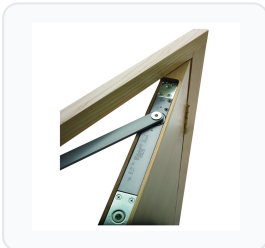

Product Imagery

Specification Summary

Brand	Briton
Product type	Overhead

Product Description

The Briton 2400 series of Concealed Cam Action Door Closers combines innovative design with advanced cam-action technology, making it the ideal choice for environments where a discreet, high-performance door closer is preferred. Because the closer body is mounted within the top of the door and the slide track is fitted inside the head frame, this device remains fully concealed when the door is closed, offering excellent resistance to tampering and a

clean, aesthetic finish.

This non-handed closer is suitable for all popular applications and provides a maximum opening angle of 120°. The low initial opening forces of the cam-action design ensure easy operation and accessibility for users, while still maintaining the necessary closing force for fire safety. It features fully adjustable closing speeds from a 120° opening down to the final 7°, alongside an adjustable latch action to ensure a secure close. Fully adjustable to EN power sizes 2 to 4, this closer is CE marked for EN compliance and fire tested to EN 1634 standards on timber doors to achieve a 1-hour fire rating.

Key Features

- **Concealed Design:** Fits discreetly inside the door leaf and frame, remaining completely hidden when the door is closed
- **High-Efficiency Cam Action:** Provides low opening resistance for easier accessibility while maintaining strong closing force
- **Adjustable Closing & Latch Speed:** Fully adjustable closing speed from 120° to 7° and adjustable latch action for a secure close
- **10-Year Warranty:** Backed by a 10-year manufacturer's mechanical warranty for long-term peace of mind
- **Multiple Finishes Available:** Choose from Satin Stainless Steel or Silver Enamelled options below to suit your project's aesthetic