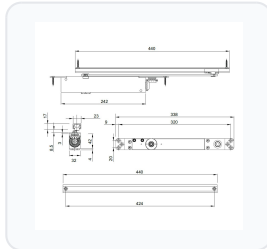

Product Imagery

Specification Summary

Brand	Briton
Product type	Overhead

Product Description

The Briton 2400 series of Concealed Cam Action Door Closers combines innovative design with advanced cam-action technology, making it the ideal choice for environments where a discreet, high-performance door closer is preferred. Because the closer body is mounted within the top of the door and the slide track is fitted inside the head frame, this device remains fully concealed when the door is closed, offering excellent resistance to tampering and a