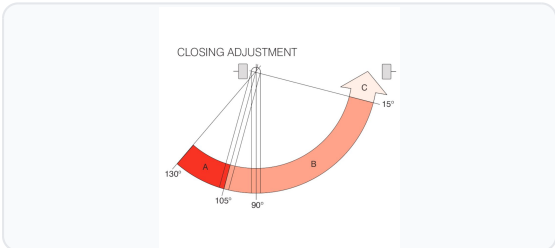

Product Imagery

Specification Summary

Brand Axim

Product type Transom

Product Description

The Axim TC-9903 Concealed Transom Door Closer (body only) is a robust and reliable overhead closer designed for concealed installation within the transom bar of a door frame. This size 3 closer is suitable for doors measuring between 951mm and 1150mm in width, with a maximum weight capacity of up to 100kg.