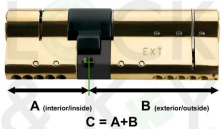

How to measure ABS cylinder lock: