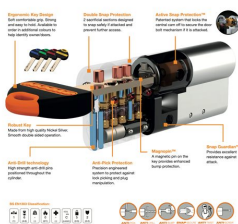

How to measure ABS cylinder lock: