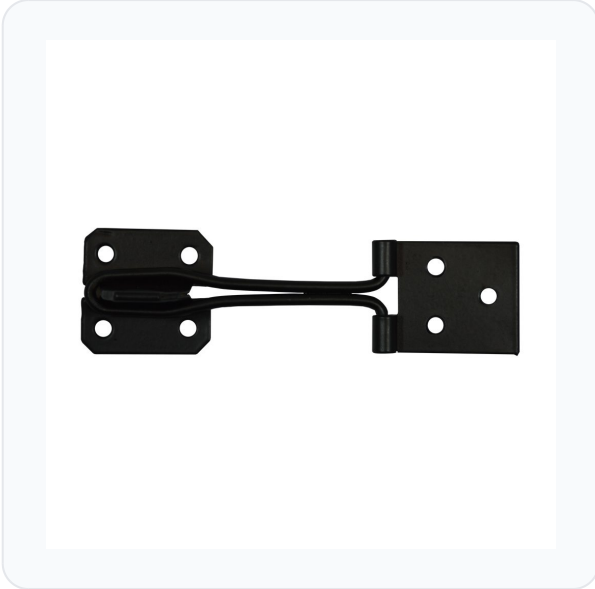

# ASEC Wire Hasp & Staple

Hasp & Staple · Asec · 2 variants

PRICING

**From £1.08 ex VAT**

£1.30 inc VAT

2 variants available

VAT 20.00%

Range: £1.08 - £1.46 ex VAT

## Specification Summary

Brand	Asec
Product type	Hasp & Staple

## Product Description

The Asec Wire Hasp & Staple is a cost-effective and practical solution designed for low-security applications. It is highly versatile and ideal for DIY projects, cupboards, cabinets, and light-duty doors where a simple, reliable closure is needed.

This light-duty wire hasp and staple features a classic black finish and is supplied in visi packaging (bagged with a header card), making it perfect for retail merchandiser displays or neat storage.

To suit different installation requirements, this product is available in multiple lengths, weights, and manufacturer references. Please choose your preferred size and specification from the options below.