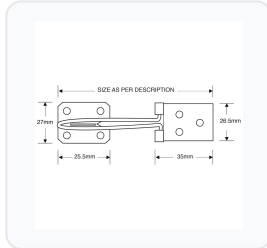

Product Imagery

Specification Summary

Brand	Asec
Product type	Hasp & Staple

Product Description

The Asec Wire Hasp & Staple is a cost-effective and practical solution designed for low-security applications. It is highly versatile and ideal for DIY projects, cupboards, cabinets, and light-duty doors where a simple, reliable closure is needed.