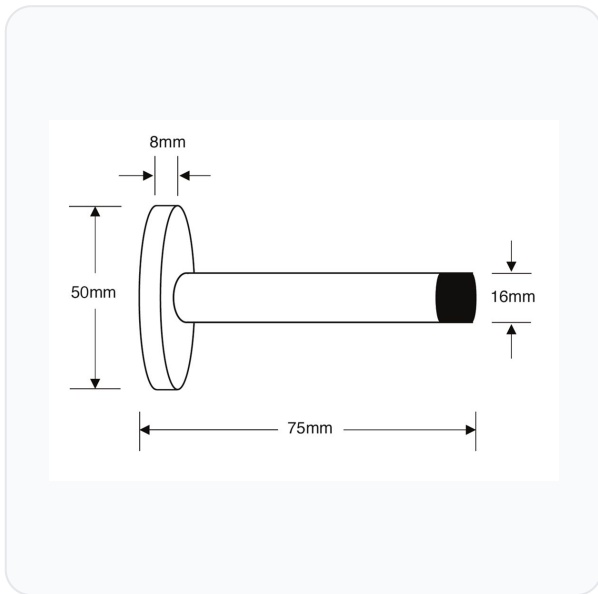

ASEC Wall Door Stop With Rose

Door Stop · Asec · 1 variant

PRICING

From £6.38 ex VAT

£7.66 inc VAT

1 variant available
VAT 20.00%

Product Imagery

Specification Summary

Brand Asec

Product type Door Stop

Product Description

The Asec Wall Door Stop with Rose is a high-quality, wall-mounted door stop designed to protect your walls, skirting boards, and door hardware from impact damage. Crafted with a premium satin stainless steel finish, this door stop blends seamlessly into modern residential and commercial interiors.

It features a 75mm projecting stem with a 16mm diameter, capped with a protective tip to absorb impact quietly and effectively. The door stop is mounted on an architectural 50mm rose with an 8mm depth. Thanks to the concealed fixing design, all mounting screws are hidden behind the rose, ensuring a clean, neat, and professional installation.

Ideal for high-traffic areas, this robust door stop offers a stylish yet practical solution to prevent doors from opening too far and causing costly damage to plasterwork or paint.

Technical Specifications

- **Brand:** Asec
- **Manufacturer Reference:** AS4536
- **Finish:** Satin Stainless Steel
- **Projection (Length):** 75mm
- **Stem Diameter (Width):** 16mm