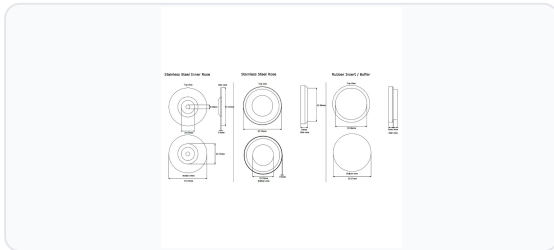

ASEC Wall Door Stop Disc With Flat Buffer

Door Stop · Asec · 1 variant

PRICING

From £18.87 ex VAT

£22.64 inc VAT

1 variant available
VAT 20.00%

Product Imagery

Specification Summary

Brand Asec

Product type Door Stop

Product Description

The Asec Wall Door Stop Disc with Flat Buffer is a sleek, space-saving solution designed to protect your walls, skirting boards, and doors from impact damage. Featuring a low-profile design with a projection of just 10mm, this door stop is particularly ideal for compact spaces, such as toilet cubicles, where maximising space is essential.

Crafted with a durable rubber-ended buffer and finished in high-quality Satin Stainless Steel, it offers a contemporary aesthetic that blends seamlessly into modern commercial and residential interiors. The flat buffer ensures that doors can open as wide as possible while still providing reliable cushioning to prevent unsightly scuffs, dents, and structural wear. It is suitable for mounting directly onto walls or skirting boards, offering versatile installation options.