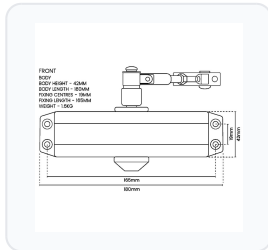

Brand Asec Vital

Product type Overhead

Product Description

The Asec Vital Size 3 Overhead Door Closer is a reliable, rack-and-pinion door closer designed for both versatility and durability. Featuring a silver enamelled, corrosion-resistant finish, this overhead closer is ideal for a wide range of internal doors. It offers a fixed size 3 closing force, making it suitable for doors up to 950mm wide and weighing up to 60kg.

With fully adjustable sweep and latch speeds, you can easily customise the closing action to suit your specific environment. It supports a full 180° angle of opening and features reversible handing, allowing for installation on both left and right-handed doors.

Technical Specifications

- **Brand:** Asec Vital
- **Manufacturer Reference:** VT10055
- **Closing Force:** Size 3
- **Mechanism:** Rack and pinion
- **Max Door Width:** 950mm
- **Max Door Weight:** 60kg
- **Angle of Opening:** 180°
- **Handing:** Reversible
- **Application:** Fig 1, Fig 6 & Fig 61 (Fire tested in Fig 1 position only)
- **Fire Rating:** Up to 120 minutes (2 hours) on timber fire doors
- **Standards:** BS EN 1154, BS EN 1634
- **Finish:** Silver Enamelled
- **Body Length:** 181mm
- **Body Height:** 42mm
- **Body Depth:** 64mm
- **Weight:** 1.6kg

Variant Specifications And Pricing

Image	Part Number	Ex VAT	Inc VAT	Attributes / Specs
	VT10055	£28.74	£34.49	<p> Adjustable Closing Speed: Yes Adjustable Latch Action: Yes Alias Brand: Asec Application: Fig 1, Fig 6 & Fig 61 Barcode: 5055120786148 Body Depth: 64mm Body Height: 42mm Body Length: 181mm Brand: Asec Vital Depth: 64mm Finish: Silver Enamelled Fire Tested: 2 Hours Handed: Reversible Height: 64mm Length: 18cm Manufacturer Reference: VT10055 Max Door Weight: 60Kg Max Door Width: 950mm Notes: Fire Tested only in Fig.1 regular position Pack Quantity: 1 Packaging: Boxed Standards: BS EN 1154, BS EN 1634 Strength Size: 3 Weight: 1.6Kg Width: 42mm </p>