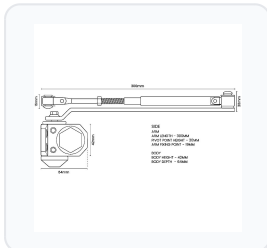

Brand Asec Vital

Product type Overhead

Product Description

The Asec Vital Size 3 Overhead Door Closer is a reliable, rack-and-pinion door closer designed for both versatility and durability. Featuring a silver enamelled, corrosion-resistant finish, this overhead closer is ideal for a wide range of internal doors. It offers a fixed size 3 closing force, making it suitable for doors up to 950mm wide and weighing up to 60kg.

With fully adjustable sweep and latch speeds, you can easily customise the closing action to suit your specific environment. It supports a full 180° angle of opening and features reversible handing, allowing for installation on both left and right-handed doors.

Technical Specifications

- **Brand:** Asec Vital
- **Manufacturer Reference:** VT10055
- **Closing Force:** Size 3
- **Mechanism:** Rack and pinion
- **Max Door Width:** 950mm
- **Max Door Weight:** 60kg
- **Angle of Opening:** 180°
- **Handing:** Reversible
- **Application:** Fig 1, Fig 6 & Fig 61 (Fire tested in Fig 1 position only)
- **Fire Rating:** Up to 120 minutes (2 hours) on timber fire doors
- **Standards:** BS EN 1154, BS EN 1634
- **Finish:** Silver Enamelled
- **Body Length:** 181mm
- **Body Height:** 42mm
- **Body Depth:** 64mm
- **Weight:** 1.6kg

Variant Specifications And Pricing

Image	Part Number	Ex VAT	Inc VAT	Attributes / Specs
	VT10055	£28.74	£34.49	<p> Adjustable Closing Speed: Yes Adjustable Latch Action: Yes Alias Brand: Asec Application: Fig 1, Fig 6 & Fig 61 Barcode: 5055120786148 Body Depth: 64mm Body Height: 42mm Body Length: 181mm Brand: Asec Vital Depth: 64mm Finish: Silver Enamelled Fire Tested: 2 Hours Handed: Reversible Height: 64mm Length: 18cm Manufacturer Reference: VT10055 Max Door Weight: 60Kg Max Door Width: 950mm Notes: Fire Tested only in Fig.1 regular position Pack Quantity: 1 Packaging: Boxed Standards: BS EN 1154, BS EN 1634 Strength Size: 3 Weight: 1.6Kg Width: 42mm </p>