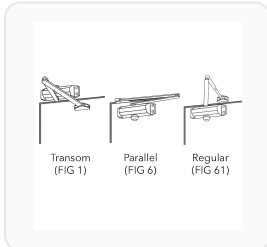

Brand Asec Vital

Product type Overhead

Product Description

The Asec Vital Size 3 Overhead Door Closer is a reliable, rack-and-pinion door closer designed for both versatility and durability. Featuring a silver enamelled, corrosion-resistant finish, this overhead closer is ideal for a wide range of internal doors. It offers a fixed size 3 closing force, making it suitable for doors up to 950mm wide and weighing up to 60kg.

With fully adjustable sweep and latch speeds, you can easily customise the closing action to suit your specific environment. It supports a full 180° angle of opening and features reversible handing, allowing for installation on both left and right-handed doors.

Technical Specifications

- **Brand:** Asec Vital
- **Manufacturer Reference:** VT10055
- **Closing Force:** Size 3
- **Mechanism:** Rack and pinion
- **Max Door Width:** 950mm
- **Max Door Weight:** 60kg
- **Angle of Opening:** 180°
- **Handing:** Reversible
- **Application:** Fig 1, Fig 6 & Fig 61 (Fire tested in Fig 1 position only)
- **Fire Rating:** Up to 120 minutes (2 hours) on timber fire doors
- **Standards:** BS EN 1154, BS EN 1634
- **Finish:** Silver Enamelled
- **Body Length:** 181mm
- **Body Height:** 42mm
- **Body Depth:** 64mm
- **Weight:** 1.6kg

Variant Specifications And Pricing

Image	Part Number	Ex VAT	Inc VAT	Attributes / Specs
	VT10055	£28.74	£34.49	<p> Adjustable Closing Speed: Yes Adjustable Latch Action: Yes Alias Brand: Asec Application: Fig 1, Fig 6 & Fig 61 Barcode: 5055120786148 Body Depth: 64mm Body Height: 42mm Body Length: 181mm Brand: Asec Vital Depth: 64mm Finish: Silver Enamelled Fire Tested: 2 Hours Handed: Reversible Height: 64mm Length: 18cm Manufacturer Reference: VT10055 Max Door Weight: 60Kg Max Door Width: 950mm Notes: Fire Tested only in Fig.1 regular position Pack Quantity: 1 Packaging: Boxed Standards: BS EN 1154, BS EN 1634 Strength Size: 3 Weight: 1.6Kg Width: 42mm </p>