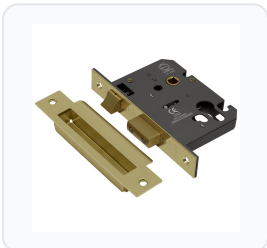

ASEC Vital Mortice Euro Sashcase

Cylinder - Euro · Asec Vital · 4 variants

PRICING

From £31.55 ex VAT

£37.86 inc VAT

4 variants available
VAT 20.00%

Product Imagery

Specification Summary

Brand	Asec Vital
Product type	Cylinder - Euro