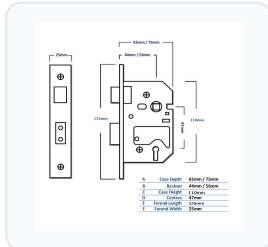

ASEC Vital Mortice Euro Sashcase

Cylinder - Euro · Asec Vital · 4 variants

PRICING

From £31.55 ex VAT

£37.86 inc VAT

4 variants available
VAT 20.00%

Product Imagery

Specification Summary

Brand	Asec Vital
Product type	Cylinder - Euro