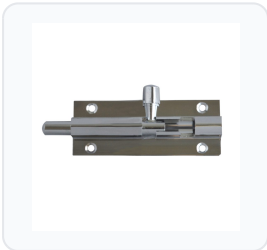

ASEC VITAL Chrome 25mm Wide Straight Barrel Bolt

Straight · Asec Vital · 6 variants

PRICING

From £2.17 ex VAT

£2.60 inc VAT

6 variants available

VAT 20.00%

Range: £2.17 - £5.53 ex VAT

Product Imagery

Specification Summary

Brand Asec Vital

Product type Straight

Product Description

The Asec Vital Chrome 25mm Wide Straight Barrel Bolt is a durable and reliable security solution designed for a variety of door applications. Featuring a robust construction and a sleek chrome-plated finish, this straight barrel bolt offers both strength and a clean, modern aesthetic.

Designed with versatility in mind, this bolt is fully reversible, making it suitable for both left and right-handed doors. It features countersunk screw holes, allowing the screws to sit flush with the door surface for a neat, snag-free installation.

Technical Specifications

- **Brand:** Asec Vital
- **Finish:** Chrome Plated
- **Width:** 25mm
- **Length:** 38mm, 50mm, 63mm, 75mm, 10cm, or 15cm (please choose from the options below)
- **Weight:** 50g to 90g (please choose from the options below)
- **Manufacturer Reference:** VT10231 to VT10236 (please choose from the options below)
- **Handing:** Reversible (suitable for left or right hand doors)
- **Fixing:** Countersunk screw holes