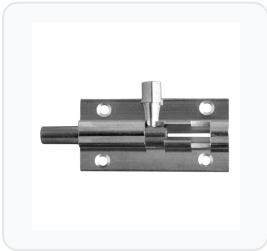

ASEC VITAL Chrome 25mm Wide Straight Barrel Bolt

Straight · Asec Vital · 6 variants

PRICING

From £2.17 ex VAT

£2.60 inc VAT

6 variants available

VAT 20.00%

Range: £2.17 - £5.53 ex VAT

Product Imagery

Specification Summary

Brand Asec Vital

Product type Straight

Product Description

The Asec Vital Chrome 25mm Wide Straight Barrel Bolt is a durable and reliable security solution designed for a variety of door applications. Featuring a robust construction and a sleek chrome-plated finish, this straight barrel bolt offers both strength and a clean, modern aesthetic.

Designed with versatility in mind, this bolt is fully reversible, making it suitable for both left and right-handed doors. It features countersunk screw holes, allowing the screws to sit flush with the door surface for a neat, snag-free installation.

Technical Specifications

- **Brand:** Asec Vital
- **Finish:** Chrome Plated
- **Width:** 25mm
- **Length:** 38mm, 50mm, 63mm, 75mm, 10cm, or 15cm (please choose from the options below)
- **Weight:** 50g to 90g (please choose from the options below)
- **Manufacturer Reference:** VT10231 to VT10236 (please choose from the options below)
- **Handing:** Reversible (suitable for left or right hand doors)
- **Fixing:** Countersunk screw holes