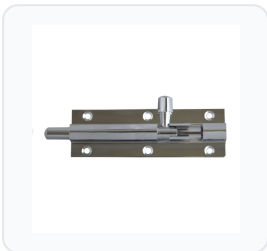

ASEC VITAL Chrome 25mm Wide Straight Barrel Bolt

Straight · Asec Vital · 6 variants

PRICING

From £2.17 ex VAT

£2.60 inc VAT

6 variants available

VAT 20.00%

Range: £2.17 - £5.53 ex VAT

Product Imagery

Specification Summary

Brand Asec Vital

Product type Straight

Product Description

The Asec Vital Chrome 25mm Wide Straight Barrel Bolt is a durable and reliable security solution designed for a variety of door applications. Featuring a robust construction and a sleek chrome-plated finish, this straight barrel bolt offers both strength and a clean, modern aesthetic.

Designed with versatility in mind, this bolt is fully reversible, making it suitable for both left and right-handed doors. It features countersunk screw holes, allowing the screws to sit flush with the door surface for a neat, snag-free installation.

Technical Specifications

- **Brand:** Asec Vital
- **Finish:** Chrome Plated
- **Width:** 25mm
- **Length:** 38mm, 50mm, 63mm, 75mm, 10cm, or 15cm (please choose from the options below)
- **Weight:** 50g to 90g (please choose from the options below)
- **Manufacturer Reference:** VT10231 to VT10236 (please choose from the options below)
- **Handing:** Reversible (suitable for left or right hand doors)
- **Fixing:** Countersunk screw holes