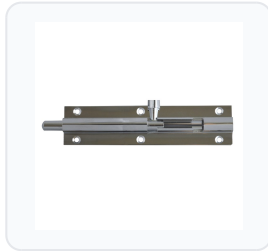

ASEC VITAL Chrome 25mm Wide Straight Barrel Bolt

Straight · Asec Vital · 6 variants

PRICING

From £2.17 ex VAT

£2.60 inc VAT

6 variants available

VAT 20.00%

Range: £2.17 - £5.53 ex VAT

Product Imagery

Specification Summary

Brand Asec Vital

Product type Straight

Product Description

The Asec Vital Chrome 25mm Wide Straight Barrel Bolt is a durable and reliable security solution designed for a variety of door applications. Featuring a robust construction and a sleek chrome-plated finish, this straight barrel bolt offers both strength and a clean, modern aesthetic.

Designed with versatility in mind, this bolt is fully reversible, making it suitable for both left and right-handed doors. It features countersunk screw holes, allowing the screws to sit flush with the door surface for a neat, snag-free installation.

Technical Specifications

- **Brand:** Asec Vital
- **Finish:** Chrome Plated
- **Width:** 25mm
- **Length:** 38mm, 50mm, 63mm, 75mm, 10cm, or 15cm (please choose from the options below)
- **Weight:** 50g to 90g (please choose from the options below)
- **Manufacturer Reference:** VT10231 to VT10236 (please choose from the options below)
- **Handing:** Reversible (suitable for left or right hand doors)
- **Fixing:** Countersunk screw holes