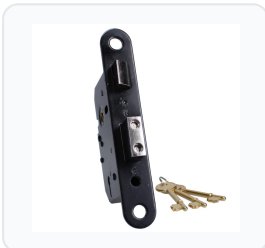

ASEC Vital BS 5 Lever Mortice Sashlock

5 Lever BS04 · Asec Vital · 4 variants

PRICING

From £25.25 ex VAT

£30.30 inc VAT

4 variants available
VAT 20.00%

Product Imagery

Specification Summary

Brand	Asec Vital
Product type	5 Lever BS04