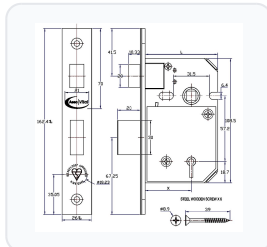

ASEC Vital BS 5 Lever Mortice Sashlock

5 Lever BS04 · Asec Vital · 4 variants

PRICING

From £25.25 ex VAT

£30.30 inc VAT

4 variants available
VAT 20.00%

Product Imagery

Specification Summary

Brand	Asec Vital
Product type	5 Lever BS04