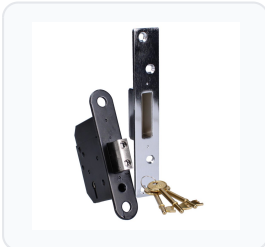

ASEC Vital BS 5 Lever Mortice Deadlock

5 Lever BS04 · Asec Vital · 4 variants

PRICING

From £25.25 ex VAT

£30.30 inc VAT

4 variants available
VAT 20.00%

Product Imagery

Specification Summary

Brand	Asec Vital
Product type	5 Lever BS04