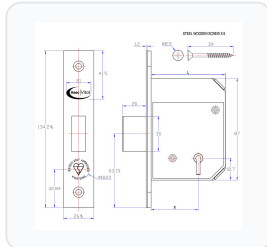

ASEC Vital BS 5 Lever Mortice Deadlock

5 Lever BS04 · Asec Vital · 4 variants

PRICING

From £25.25 ex VAT

£30.30 inc VAT

4 variants available
VAT 20.00%

Product Imagery

Specification Summary

Brand	Asec Vital
Product type	5 Lever BS04