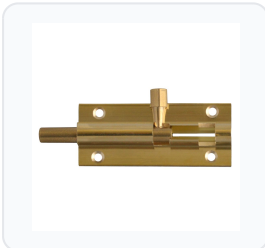

Product Imagery

Specification Summary

Brand Asec Vital

Product type Straight

Product Description

The Asec Vital Brass 25mm Wide Straight Barrel Bolt is a robust and reliable security solution designed for flush-fitting door applications. Featuring a classic polished brass finish, this straight barrel bolt is ideal for securing doors, gates, and cabinets where the door and frame sit flush with one another.