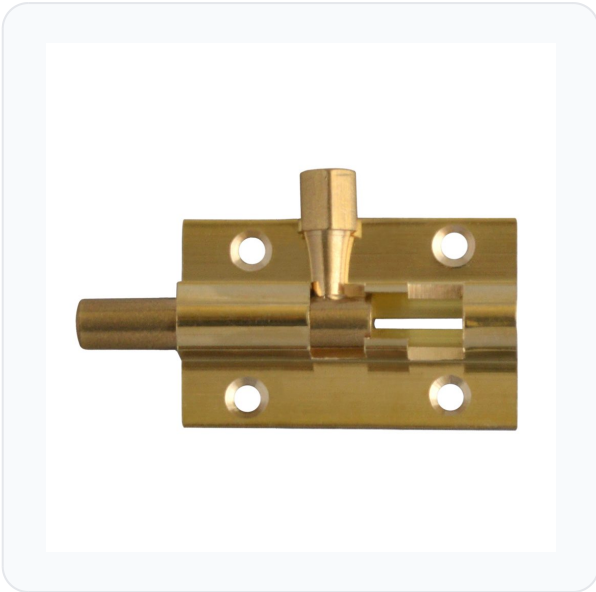

Product Imagery

Specification Summary

Brand Asec Vital

Product type Straight

Product Description

The Asec Vital Brass 25mm Wide Straight Barrel Bolt is a robust and reliable security solution designed for flush-fitting door applications. Featuring a classic polished brass finish, this straight barrel bolt is ideal for securing doors, gates, and cabinets where the door and frame sit flush with one another.