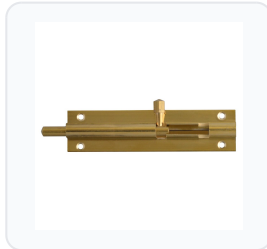

Product Imagery

Specification Summary

Brand Asec Vital

Product type Straight

Product Description

The Asec Vital Brass 25mm Wide Straight Barrel Bolt is a robust and reliable security solution designed for flush-fitting door applications. Featuring a classic polished brass finish, this straight barrel bolt is ideal for securing doors, gates, and cabinets where the door and frame sit flush with one another.