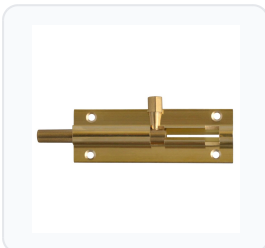

Product Imagery

Specification Summary

Brand Asec Vital

Product type Straight

Product Description

The Asec Vital Brass 25mm Wide Straight Barrel Bolt is a robust and reliable security solution designed for flush-fitting door applications. Featuring a classic polished brass finish, this straight barrel bolt is ideal for securing doors, gates, and cabinets where the door and frame sit flush with one another.