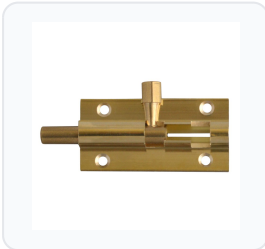

Product Imagery

Specification Summary

Brand Asec Vital

Product type Straight

Product Description

The Asec Vital Brass 25mm Wide Straight Barrel Bolt is a robust and reliable security solution designed for flush-fitting door applications. Featuring a classic polished brass finish, this straight barrel bolt is ideal for securing doors, gates, and cabinets where the door and frame sit flush with one another.