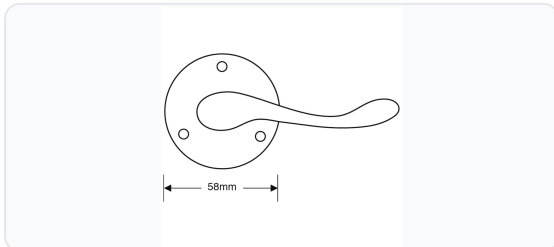

ASEC Victorian Scroll Round Rose Lever Furniture

Lever Furniture · Asec · 1 variant

PRICING

From £49.98 ex VAT

£59.98 inc VAT

1 variant available
VAT 20.00%

Product Imagery

Specification Summary

Brand	Asec
Product type	Lever Furniture

Product Description

The Asec Victorian Scroll Round Rose Lever Furniture is a classic, elegant choice for interior doors. Featuring a traditional Victorian scroll design, this handle offers an ergonomic, comfortable grip and a timeless aesthetic that complements both traditional and contemporary home decors.

Finished in a high-quality polished brass, this lever furniture is mounted on a 58mm diameter round rose, providing a neat and stylish installation. It is designed for latch-only operations and comes complete with an 8mm spindle and screw fixings, making it straightforward to install on standard internal doors. Whether you are updating existing hardware or fitting out a new space, this robust and attractive door furniture from Asec delivers reliable performance and classic style.

Technical Specifications

- **Brand:** Asec
- **Manufacturer Reference:** AS3503
- **Finish:** Polished Brass
- **Rose Diameter:** 58mm
- **Spindle Size:** 8mm
- **Mechanism:** Latch Only
- **Weight:** 580g