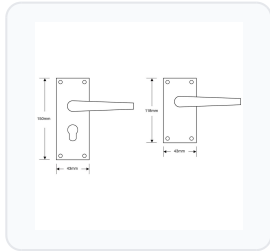

Product Imagery

Specification Summary

Brand

Asec

Product type

Lever Furniture

Product Description

The Asec Victorian Plate Mounted Lever Furniture is a classic range of plain Victorian-style door handles, finished in polished brass. Designed to complement traditional interiors, this elegant door furniture is available in several configurations to suit different lock types and applications.