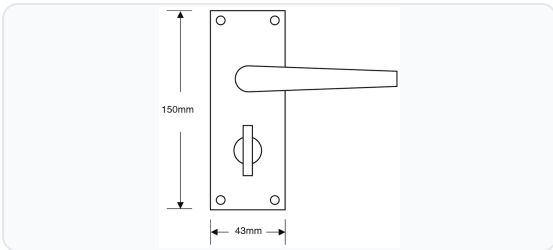

ASEC Victorian Plate Mounted Bathroom Lever Furniture

Lever Furniture · Asec · 2 variants

PRICING

From £60.92 ex VAT

£73.10 inc VAT

2 variants available

VAT 20.00%

Range: £60.92 - £64.08 ex VAT

Product Imagery

Specification Summary

Brand

Asec

Product type

Lever Furniture

Product Description