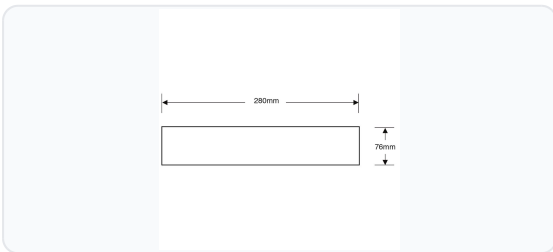

Product Imagery

Specification Summary

Brand Asec

Product type Door Tidy

Product Description

The Asec Victorian Door Tidy is a classic, plain Victorian-style letter tidy designed to be fitted internally on wooden doors. It provides a neat and elegant finish to the inside of your front door, covering the opening of your letterbox to help reduce draughts and keep your hallway looking tidy.

This high-quality internal letter tidy is available in two classic finishes to match your existing door furniture: Polished Brass and Chrome Plated. It has a width of 280mm (28cm), making it suitable for standard wooden doors. Please select your preferred finish and specification from the options below.

Each door tidy is supplied in visual (Visi) packaging, complete with the necessary fixings for a straightforward installation.

Technical Specifications

- **Brand:** Asec
- **Width:** 280mm (28cm)
- **Finish:** Available in Chrome Plated or Polished Brass (please choose from the options below)
- **Manufacturer Reference:** AS3581 or AS3722 (please choose from the options below)
- **Weight:** 240g to 250g (depending on the chosen finish)
- **Pack Quantity:** 1
- **Packaging:** Visi
- **Barcode:** Multiple options available (please choose from the options below)