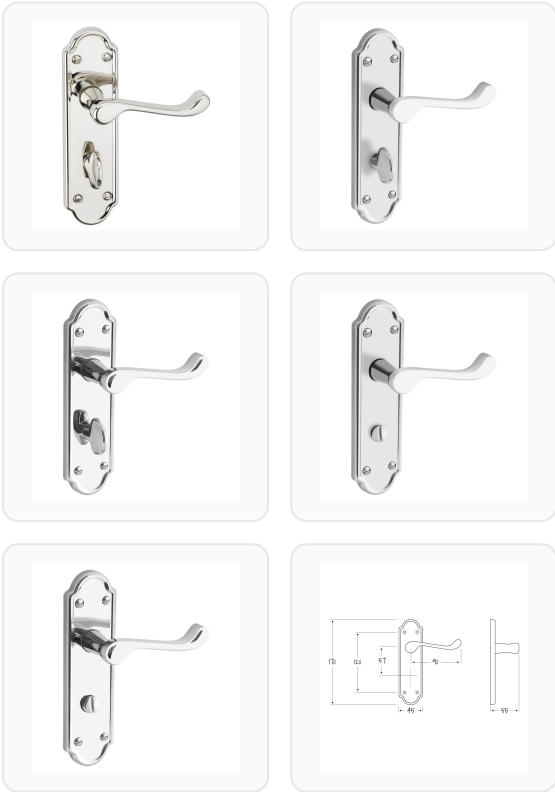

# ASEC URBAN San Francisco Bathroom Lever on Plate Door Furniture

Lever Furniture · Asec Urban · 3 variants

PRICING

**From £45.86 ex VAT**

£55.03 inc VAT

3 variants available

VAT 20.00%

Range: £45.86 - £59.94 ex VAT

**Product Imagery**

**Specification Summary**

Brand	Asec Urban
Product type	Lever Furniture

**Product Description**

The Asec Urban San Francisco Bathroom Lever on Plate Door Furniture combines traditional design with robust performance. Crafted from premium-quality brass, this stylish door furniture is engineered to withstand the elements, having been salt spray tested to 500 hours and spring performance tested to 200,000 cycles for exceptionally smooth operation.

Suitable for both internal and external doors, this set is supplied in pairs complete with a turn and release mechanism, wood screws, and 45mm inter-bolts designed for standard 35mm doors. It is backed by a 10-year manufacturer's guarantee, offering long-term peace of mind.

## Technical Specifications

- **Backplate Height:** 170mm
- **Backplate Width:** 45mm
- **Depth:** 55mm
- **Centres:** 57mm
- **Screw Centres:** 120mm
- **Spindle:** 8mm
- **Finish:** Polished Brass, Polished Nickel, or Satin Nickel (please choose from the options below)
- **Manufacturer Reference:** AS10954, AS10957, or AS12048 (please choose from the options below)
- **Weight:** 691g to 705g (please choose from the options below)
- **Pack Quantity:** 1 Pair