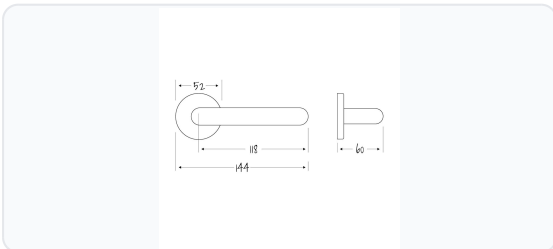

ASEC URBAN Portland P5 Return Bar Lever on Round Rose Door Furniture

Lever Furniture · Asec Urban · 1 variant

PRICING

From £28.46 ex VAT

£34.15 inc VAT

1 variant available
VAT 20.00%

Product Imagery

Specification Summary

Brand	Asec Urban
Product type	Lever Furniture

Product Description