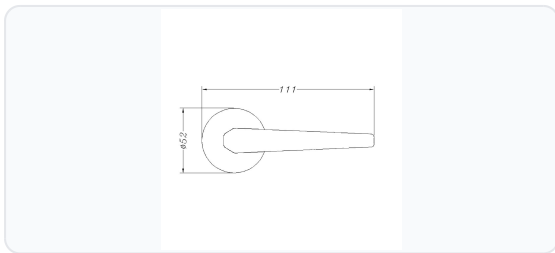

ASEC URBAN Orlando Lever on Round Rose Door Furniture Ebony

Lever Furniture · Asec Urban · 1 variant

PRICING

From £32.55 ex VAT

£39.06 inc VAT

1 variant available
VAT 20.00%

Product Imagery

Specification Summary

Brand	Asec Urban
Product type	Lever Furniture

Product Description

The Asec Urban Orlando Lever on Round Rose Door Furniture in Ebony combines a sleek, modern aesthetic with robust performance. Crafted from high-quality aluminium alloy, this stylish lever-on-rose handle is designed for both strength and durability, making it an ideal choice for both internal and external doors in residential or commercial settings.

Engineered to withstand heavy use, the Orlando lever is spring performance tested to 200,000 cycles, ensuring smooth and reliable operation over its lifetime. It is fire tested to FD30 and FD60 standards, providing crucial safety