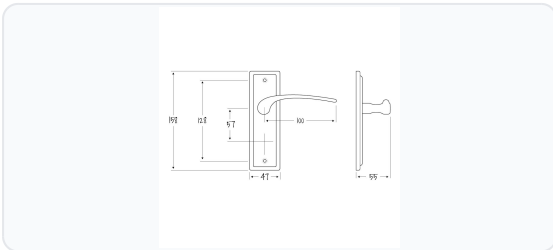

ASEC URBAN New York Lever on Plate Lock Door Furniture

Lever Furniture · Asec Urban · 2 variants

PRICING

From £49.32 ex VAT

£59.18 inc VAT

2 variants available

VAT 20.00%

Range: £49.32 - £51.36 ex VAT

Product Imagery

Specification Summary

Brand

Asec Urban

Product type

Lever Furniture

Product Description

The Asec Urban New York Lever on Plate Lock Door Furniture is a premium brass-based handle set that seamlessly blends modern design with heavy-duty performance. Engineered for both internal and external doors, this sturdy backplate furniture is salt spray tested to 500 hours and spring performance tested to 200,000 cycles to ensure smooth, long-lasting operation.

It is fire rated for 30 and 60-minute timber doors (FD30/FD60) and comes supplied as a pair complete with wood screws and 45mm inter-bolts, making it ideal for standard 35mm thick doors. The New York collection features a contemporary aesthetic and is backed by a 10-year manufacturer's guarantee for peace of mind.

Technical Specifications

- **Brand:** Asec Urban
- **Centres:** 57mm
- **Backplate Width:** 47mm
- **Backplate Height:** 158mm
- **Lever Length:** 110mm (123mm overall handle length)
- **Screw Centres:** 128mm
- **Spindle:** 8mm
- **Mechanism:** UK Mortice
- **Fire Tested:** Yes (FD30/FD60)
- **Salt Spray Tested:** 500 hours
- **Spring Performance Tested:** 200,000 cycles
- **Pack Quantity:** 1 Pair
- **Finishes Available:** Polished Nickel, Satin Nickel
- **Manufacturer References:** AS10964, AS12050