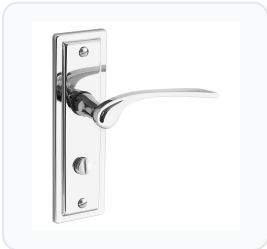

ASEC URBAN New York Bathroom Lever on Plate Door Furniture

Lever Furniture · Asec Urban · 2 variants

PRICING

From £58.52 ex VAT

£70.22 inc VAT

2 variants available

VAT 20.00%

Range: £58.52 - £60.74 ex VAT

Product Imagery

Specification Summary

Brand	Asec Urban
Product type	Lever Furniture

Product Description

The Asec Urban New York Bathroom Lever on Plate Door Furniture is a premium-quality handle set crafted from solid brass, combining sleek modern design with robust durability. Engineered for smooth operation and outstanding protection, this stylish lever on backplate set is suitable for both internal and external use.

This bathroom lever set features a 158mm x 47mm backplate with a 57mm centre distance, designed to suit standard UK bathroom locks. It comes supplied in pairs complete with an 8mm spindle, a 5mm turn and release bar, wood screws, and 45mm inter bolts suitable for standard 35mm doors.

Technical Specifications

- **Brand:** Asec Urban
- **Material:** Premium quality solid brass
- **Backplate Size:** 158mm x 47mm
- **Lever Length:** 110mm (total handle length 123mm)
- **Centres:** 57mm
- **Screw Centres:** 128mm
- **Spindle:** 8mm (supplied with 5mm turn bar)
- **Fire Rating:** FD30/FD60 (30 and 60-minute fire doors)
- **Pack Quantity:** 1 Pair
- **Finishes:** Polished Nickel or Satin Nickel (please choose from the options below)
- **Manufacturer References:** AS10965 or AS12051 (please choose from the options below)
- **Weight:** 660g to 681g (please choose from the options below)
- **Barcodes:** 5602816037352 or 5602816045586 (please choose from the options below)