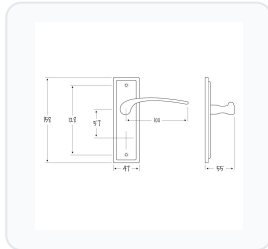

ASEC URBAN New York Bathroom Lever on Plate Door Furniture

Lever Furniture · Asec Urban · 2 variants

PRICING

From £58.52 ex VAT

£70.22 inc VAT

2 variants available

VAT 20.00%

Range: £58.52 - £60.74 ex VAT

Product Imagery

Specification Summary

Brand	Asec Urban
Product type	Lever Furniture

Product Description

The Asec Urban New York Bathroom Lever on Plate Door Furniture is a premium-quality handle set crafted from solid brass, combining sleek modern design with robust durability. Engineered for smooth operation and outstanding protection, this stylish lever on backplate set is suitable for both internal and external use.

This bathroom lever set features a 158mm x 47mm backplate with a 57mm centre distance, designed to suit standard UK bathroom locks. It comes supplied in pairs complete with an 8mm spindle, a 5mm turn and release bar, wood screws, and 45mm inter bolts suitable for standard 35mm doors.

Technical Specifications

- **Brand:** Asec Urban
- **Material:** Premium quality solid brass
- **Backplate Size:** 158mm x 47mm
- **Lever Length:** 110mm (total handle length 123mm)
- **Centres:** 57mm
- **Screw Centres:** 128mm
- **Spindle:** 8mm (supplied with 5mm turn bar)
- **Fire Rating:** FD30/FD60 (30 and 60-minute fire doors)
- **Pack Quantity:** 1 Pair
- **Finishes:** Polished Nickel or Satin Nickel (please choose from the options below)
- **Manufacturer References:** AS10965 or AS12051 (please choose from the options below)
- **Weight:** 660g to 681g (please choose from the options below)
- **Barcodes:** 5602816037352 or 5602816045586 (please choose from the options below)