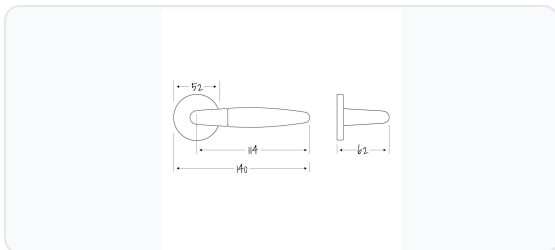

ASEC URBAN Los Angeles Lever on Round Rose Door Furniture

Lever Furniture · Asec Urban · 1 variant

PRICING

From £49.32 ex VAT

£59.18 inc VAT

1 variant available
VAT 20.00%

Product Imagery

Specification Summary

Featuring a sleek, minimalist design, the Los Angeles lever is mounted on a round rose with concealed fixings for a clean, professional finish. The handles are supplied in pairs, complete with wood screws and 45mm inter-bolts, making them perfectly suited for standard 35mm thick doors. With a polished nickel finish, this stylish door furniture

Technical Specifications

- **Brand:** Asec Urban
- **Finish:** Polished Nickel
- **Handle Length:** 140mm (115mm lever length)
- **Rose Diameter:** 52mm
- **Spindle:** 8mm
- **Mechanism:** Latch only
- **Pack Quantity:** 1 Pair
- **Fixings:** Supplied with wood screws and 45mm inter-bolts (suitable for standard 35mm doors)
- **Guarantee:** 10 Years

Variant Specifications And Pricing

Image	Part Number	Ex VAT	Inc VAT	Attributes / Specs
	AS10979	£49.32	£59.18	<p>Alias Brand: Asec Barcode: 5602816100261 Brand: Asec Urban Finish: Polished Nickel Guarantee: 10 Year Handle Length: 140mm Manufacturer Reference: AS10979 Mechanism: Latch Only Pack Quantity: 1 Pair Packaging: Visi Spindle: 8mm Weight: 384g</p>