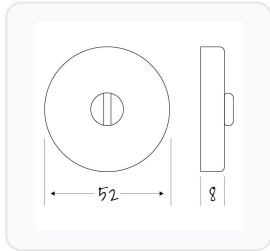

Product Imagery

Specification Summary

Brand Asec Urban

Product type Miscellaneous

Product Description

The Asec Urban Bathroom Escutcheon is a premium-quality door accessory designed to bring a touch of modern sophistication to your home's interior doors. Ideal for bathrooms, WCs, and en-suites, this stylish turn and release set combines smooth, reliable operation with a clean, contemporary aesthetic.