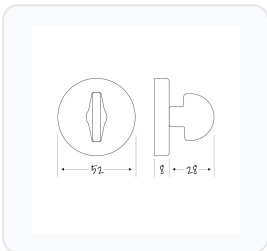

Product Imagery

Specification Summary

Brand Asec Urban

Product type Miscellaneous

Product Description

The Asec Urban Bathroom Escutcheon is a premium-quality door accessory designed to bring a touch of modern sophistication to your home's interior doors. Ideal for bathrooms, WCs, and en-suites, this stylish turn and release set combines smooth, reliable operation with a clean, contemporary aesthetic.