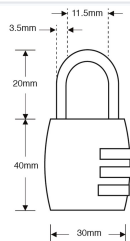

ASEC TSA Combination Padlock

Combination · Asec · 1 variant

PRICING

From £7.97 ex VAT

£9.56 inc VAT

1 variant available
VAT 20.00%

Product Imagery

Specification Summary

Brand	Asec
Product type	Combination

Product Description