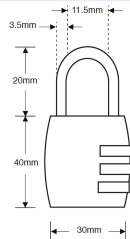

ASEC TSA Combination Padlock

Combination · Asec · 1 variant

PRICING

From £7.97 ex VAT

£9.56 inc VAT

1 variant available
VAT 20.00%

Product Imagery

Specification Summary

Brand	Asec
Product type	Combination

Product Description