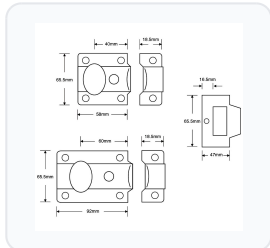

Product Imagery

Specification Summary

Brand	Asec
Product type	Non Deadlocking

Product Description

The Asec Traditional Non-Deadlocking Nightlatch is a classic rim lock designed to suit both standard and narrow timber doors. Featuring a traditional green-finished case, this nightlatch is operated by a key from the outside and a simple lever handle from the inside.