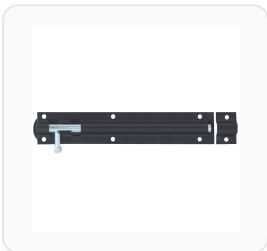

ASEC Straight Tower Bolt

Tower · Asec · 4 variants

PRICING

From £2.31 ex VAT

£2.77 inc VAT

4 variants available

VAT 20.00%

Range: £2.31 - £4.27 ex VAT

Product Imagery

Specification Summary

Brand Asec

Product type Tower

Product Description

The Asec Straight Tower Bolt is a reliable and classic security solution designed to secure gates, shed doors, and garage doors from the inside. Featuring a durable black finish, this straight tower bolt offers a simple yet effective way to add an extra layer of physical security to your outdoor or outbuilding doors.

This tower bolt is supplied carded (visi-packed) and comes complete with the necessary fixing screws, making installation quick and straightforward. It is available in multiple lengths ranging from 75mm to 20cm, with weights varying from 150g to 450g depending on the size selected. Please choose your required length, manufacturer reference, and barcode from the options below.

Technical Specifications

- **Brand:** Asec
- **Finish:** Black
- **Length:** 75mm to 20cm (please choose from the options below)
- **Manufacturer Reference:** AS10234, AS3218, AS3219, or AS3220 (please choose from the options below)
- **Weight:** 150g to 450g (please choose from the options below)
- **Barcode:** Multiple options available (please choose from the options below)
- **Pack Quantity:** 1
- **Packaging:** Visi-packed (carded)