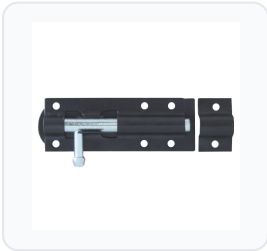

ASEC Straight Tower Bolt

Tower · Asec · 4 variants

PRICING

From £2.31 ex VAT

£2.77 inc VAT

4 variants available

VAT 20.00%

Range: £2.31 - £4.27 ex VAT

Product Imagery

Specification Summary

Brand Asec

Product type Tower

Product Description

The Asec Straight Tower Bolt is a reliable and classic security solution designed to secure gates, shed doors, and garage doors from the inside. Featuring a durable black finish, this straight tower bolt offers a simple yet effective way to add an extra layer of physical security to your outdoor or outbuilding doors.

This tower bolt is supplied carded (visi-packed) and comes complete with the necessary fixing screws, making installation quick and straightforward. It is available in multiple lengths ranging from 75mm to 20cm, with weights varying from 150g to 450g depending on the size selected. Please choose your required length, manufacturer reference, and barcode from the options below.

Technical Specifications

- **Brand:** Asec
- **Finish:** Black
- **Length:** 75mm to 20cm (please choose from the options below)
- **Manufacturer Reference:** AS10234, AS3218, AS3219, or AS3220 (please choose from the options below)
- **Weight:** 150g to 450g (please choose from the options below)
- **Barcode:** Multiple options available (please choose from the options below)
- **Pack Quantity:** 1
- **Packaging:** Visi-packed (carded)