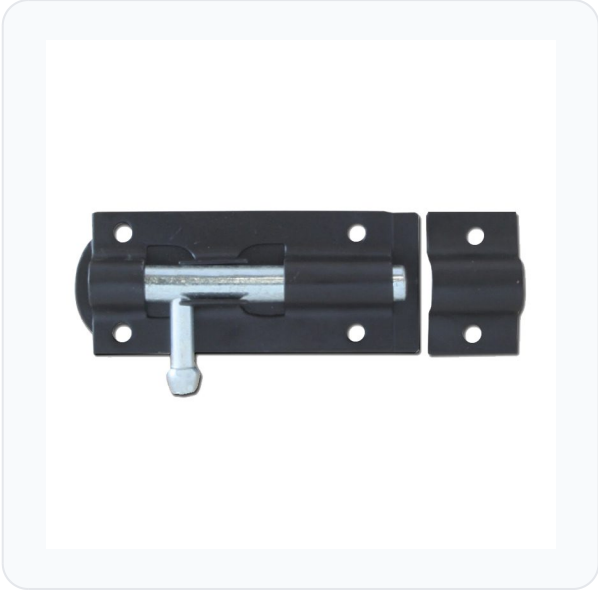

ASEC Straight Tower Bolt

Tower · Asec · 4 variants

PRICING

From £2.31 ex VAT

£2.77 inc VAT

4 variants available

VAT 20.00%

Range: £2.31 - £4.27 ex VAT

Product Imagery

Specification Summary

Brand Asec

Product type Tower

Product Description

The Asec Straight Tower Bolt is a reliable and classic security solution designed to secure gates, shed doors, and garage doors from the inside. Featuring a durable black finish, this straight tower bolt offers a simple yet effective way to add an extra layer of physical security to your outdoor or outbuilding doors.

This tower bolt is supplied carded (visi-packed) and comes complete with the necessary fixing screws, making installation quick and straightforward. It is available in multiple lengths ranging from 75mm to 20cm, with weights varying from 150g to 450g depending on the size selected. Please choose your required length, manufacturer reference, and barcode from the options below.

Technical Specifications

- **Brand:** Asec
- **Finish:** Black
- **Length:** 75mm to 20cm (please choose from the options below)
- **Manufacturer Reference:** AS10234, AS3218, AS3219, or AS3220 (please choose from the options below)
- **Weight:** 150g to 450g (please choose from the options below)
- **Barcode:** Multiple options available (please choose from the options below)
- **Pack Quantity:** 1
- **Packaging:** Visi-packed (carded)