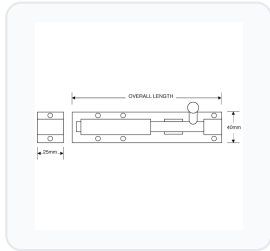

ASEC Straight Tower Bolt

Tower · Asec · 4 variants

PRICING

From £2.31 ex VAT

£2.77 inc VAT

4 variants available

VAT 20.00%

Range: £2.31 - £4.27 ex VAT

Product Imagery

Specification Summary

Brand Asec

Product type Tower

Product Description

The Asec Straight Tower Bolt is a reliable and classic security solution designed to secure gates, shed doors, and garage doors from the inside. Featuring a durable black finish, this straight tower bolt offers a simple yet effective way to add an extra layer of physical security to your outdoor or outbuilding doors.

This tower bolt is supplied carded (visi-packed) and comes complete with the necessary fixing screws, making installation quick and straightforward. It is available in multiple lengths ranging from 75mm to 20cm, with weights varying from 150g to 450g depending on the size selected. Please choose your required length, manufacturer reference, and barcode from the options below.

Technical Specifications

- **Brand:** Asec
- **Finish:** Black
- **Length:** 75mm to 20cm (please choose from the options below)
- **Manufacturer Reference:** AS10234, AS3218, AS3219, or AS3220 (please choose from the options below)
- **Weight:** 150g to 450g (please choose from the options below)
- **Barcode:** Multiple options available (please choose from the options below)
- **Pack Quantity:** 1
- **Packaging:** Visi-packed (carded)