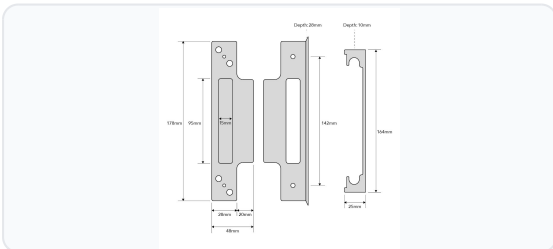

ASEC Rebate To Suit Asec 50mm 5 Lever Sashlock

Accessory · Asec · 2 variants

PRICING

From £76.62 ex VAT

£91.94 inc VAT

2 variants available
VAT 20.00%

Product Imagery

Specification Summary

Brand Asec

Product type Accessory

Product Description