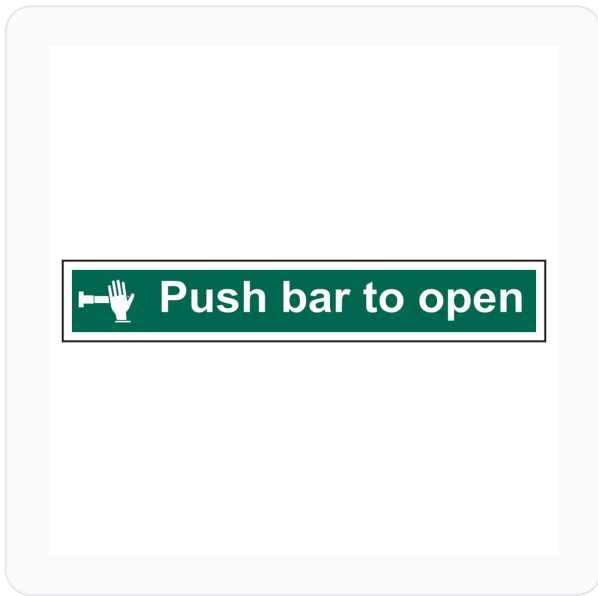

ASEC `Push Bar To Open` Sign 600mm x 100mm

Fire Exit & Directions · Asec · 1 variant

PRICING

From £16.28 ex VAT

£19.54 inc VAT

1 variant available
VAT 20.00%

Product Imagery

Specification Summary

Brand	Asec
Product type	Fire Exit & Directions

Product Description

The Asec 'Push Bar To Open' sign is an essential safety and directional notice designed for commercial, industrial, and public buildings. Featuring clear, highly visible white text set against a vibrant green background, this sign ensures that emergency exit instructions are easy to read and follow during an evacuation.

Constructed from a durable, rigid 1mm PVC board, this non-adhesive sign is built to withstand everyday wear and tear in busy environments. Measuring 600mm by 100mm, its wide format makes it ideal for mounting directly above or on emergency exit doors equipped with push bar panic hardware.

Please note that this sign is non-adhesive and can be easily mounted using appropriate adhesives, screws, or double-sided tape (not included) depending on your mounting surface.

Technical Specifications