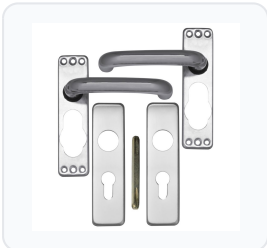

Product Imagery

Specification Summary

Brand	Asec
Product type	Lever Furniture

Product Description

The Asec Plate Mounted Aluminium Lever Furniture is a high-quality, durable door handle solution designed for both commercial and residential applications. Featuring a modern 19mm round bar lever with a practical 'return to door' design, these handles help prevent clothing from snagging and provide a comfortable grip.

Each set is mounted on a sleek 155mm x 43mm backplate with concealed fixings, ensuring a clean, professional finish without visible screws. Crafted from robust anodised aluminium, this lever furniture is built to withstand daily wear and tear while maintaining its contemporary appearance.

Technical Specifications

- **Brand:** Asec
- **Material / Finish:** Anodised Aluminium
- **Plate Length:** 155mm
- **Plate Width:** 43mm
- **Handle Diameter:** 19mm round bar
- **Spindle Size:** 8mm
- **Centres:** 45mm or 57mm (depending on option selected)
- **Mechanism Options:** Bathroom, Euro Cylinder, Latch Only, Oval Cylinder, or UK Mortice (please choose below)
- **Manufacturer Reference:** AS4002, AS4003, AS4004, AS4005, or AS4040 (please choose below)
- **Weight:** 681g - 721g (depending on option selected)
- **Pack Quantity:** 1 Pair (supplied boxed)

Key Features

- **Return to Door Design:** The 19mm round bar lever curves back towards the door, reducing the risk of snagging and improving accessibility.
- **Concealed Fixings:** Delivers a neat, seamless aesthetic with no visible screws on the faceplate.
- **Durable Construction:** Made from high-quality anodised aluminium for long-lasting performance and corrosion resistance.
- **Versatile Configurations:** Available in a wide range of lock, latch, and cylinder profiles to suit almost any internal door setup.
- **Complete Pair:** Supplied as a full pair of handles with an 8mm spindle, ready for installation.