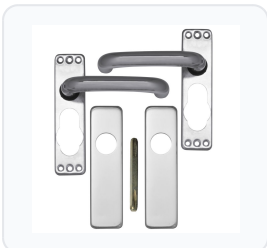

Product Imagery

Specification Summary

Brand	Asec
Product type	Lever Furniture

Product Description

The Asec Plate Mounted Aluminium Lever Furniture is a high-quality, durable door handle solution designed for both commercial and residential applications. Featuring a modern 19mm round bar lever with a practical 'return to door' design, these handles help prevent clothing from snagging and provide a comfortable grip.

Each set is mounted on a sleek 155mm x 43mm backplate with concealed fixings, ensuring a clean, professional finish without visible screws. Crafted from robust anodised aluminium, this lever furniture is built to withstand daily wear and tear while maintaining its contemporary appearance.

Technical Specifications

- **Brand:** Asec
- **Material / Finish:** Anodised Aluminium
- **Plate Length:** 155mm
- **Plate Width:** 43mm
- **Handle Diameter:** 19mm round bar
- **Spindle Size:** 8mm
- **Centres:** 45mm or 57mm (depending on option selected)
- **Mechanism Options:** Bathroom, Euro Cylinder, Latch Only, Oval Cylinder, or UK Mortice (please choose below)
- **Manufacturer Reference:** AS4002, AS4003, AS4004, AS4005, or AS4040 (please choose below)
- **Weight:** 681g - 721g (depending on option selected)
- **Pack Quantity:** 1 Pair (supplied boxed)

Key Features

- **Return to Door Design:** The 19mm round bar lever curves back towards the door, reducing the risk of snagging and improving accessibility.
- **Concealed Fixings:** Delivers a neat, seamless aesthetic with no visible screws on the faceplate.
- **Durable Construction:** Made from high-quality anodised aluminium for long-lasting performance and corrosion resistance.
- **Versatile Configurations:** Available in a wide range of lock, latch, and cylinder profiles to suit almost any internal door setup.
- **Complete Pair:** Supplied as a full pair of handles with an 8mm spindle, ready for installation.