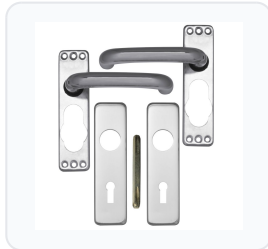

Product Imagery

Specification Summary

Brand	Asec
Product type	Lever Furniture

Product Description

The Asec Plate Mounted Aluminium Lever Furniture is a high-quality, durable door handle solution designed for both commercial and residential applications. Featuring a modern 19mm round bar lever with a practical 'return to door' design, these handles help prevent clothing from snagging and provide a comfortable grip.

Each set is mounted on a sleek 155mm x 43mm backplate with concealed fixings, ensuring a clean, professional finish without visible screws. Crafted from robust anodised aluminium, this lever furniture is built to withstand daily wear and tear while maintaining its contemporary appearance.

Technical Specifications

- **Brand:** Asec
- **Material / Finish:** Anodised Aluminium
- **Plate Length:** 155mm
- **Plate Width:** 43mm
- **Handle Diameter:** 19mm round bar
- **Spindle Size:** 8mm
- **Centres:** 45mm or 57mm (depending on option selected)
- **Mechanism Options:** Bathroom, Euro Cylinder, Latch Only, Oval Cylinder, or UK Mortice (please choose below)
- **Manufacturer Reference:** AS4002, AS4003, AS4004, AS4005, or AS4040 (please choose below)
- **Weight:** 681g - 721g (depending on option selected)
- **Pack Quantity:** 1 Pair (supplied boxed)

Key Features

- **Return to Door Design:** The 19mm round bar lever curves back towards the door, reducing the risk of snagging and improving accessibility.
- **Concealed Fixings:** Delivers a neat, seamless aesthetic with no visible screws on the faceplate.
- **Durable Construction:** Made from high-quality anodised aluminium for long-lasting performance and corrosion resistance.
- **Versatile Configurations:** Available in a wide range of lock, latch, and cylinder profiles to suit almost any internal door setup.
- **Complete Pair:** Supplied as a full pair of handles with an 8mm spindle, ready for installation.