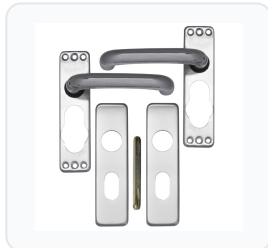

Product Imagery

Specification Summary

Brand	Asec
Product type	Lever Furniture

Product Description

The Asec Plate Mounted Aluminium Lever Furniture is a high-quality, durable door handle solution designed for both commercial and residential applications. Featuring a modern 19mm round bar lever with a practical 'return to door' design, these handles help prevent clothing from snagging and provide a comfortable grip.

Each set is mounted on a sleek 155mm x 43mm backplate with concealed fixings, ensuring a clean, professional finish without visible screws. Crafted from robust anodised aluminium, this lever furniture is built to withstand daily wear and tear while maintaining its contemporary appearance.

Technical Specifications

- **Brand:** Asec
- **Material / Finish:** Anodised Aluminium
- **Plate Length:** 155mm
- **Plate Width:** 43mm
- **Handle Diameter:** 19mm round bar
- **Spindle Size:** 8mm
- **Centres:** 45mm or 57mm (depending on option selected)
- **Mechanism Options:** Bathroom, Euro Cylinder, Latch Only, Oval Cylinder, or UK Mortice (please choose below)
- **Manufacturer Reference:** AS4002, AS4003, AS4004, AS4005, or AS4040 (please choose below)
- **Weight:** 681g - 721g (depending on option selected)
- **Pack Quantity:** 1 Pair (supplied boxed)

Key Features

- **Return to Door Design:** The 19mm round bar lever curves back towards the door, reducing the risk of snagging and improving accessibility.
- **Concealed Fixings:** Delivers a neat, seamless aesthetic with no visible screws on the faceplate.
- **Durable Construction:** Made from high-quality anodised aluminium for long-lasting performance and corrosion resistance.
- **Versatile Configurations:** Available in a wide range of lock, latch, and cylinder profiles to suit almost any internal door setup.
- **Complete Pair:** Supplied as a full pair of handles with an 8mm spindle, ready for installation.