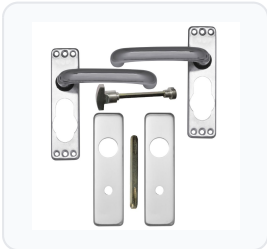

Product Imagery

Specification Summary

Brand	Asec
Product type	Lever Furniture

Product Description

The Asec Plate Mounted Aluminium Lever Furniture is a high-quality, durable door handle solution designed for both commercial and residential applications. Featuring a modern 19mm round bar lever with a practical 'return to door' design, these handles help prevent clothing from snagging and provide a comfortable grip.

Each set is mounted on a sleek 155mm x 43mm backplate with concealed fixings, ensuring a clean, professional finish without visible screws. Crafted from robust anodised aluminium, this lever furniture is built to withstand daily wear and tear while maintaining its contemporary appearance.

Technical Specifications

- **Brand:** Asec
- **Material / Finish:** Anodised Aluminium
- **Plate Length:** 155mm
- **Plate Width:** 43mm
- **Handle Diameter:** 19mm round bar
- **Spindle Size:** 8mm
- **Centres:** 45mm or 57mm (depending on option selected)
- **Mechanism Options:** Bathroom, Euro Cylinder, Latch Only, Oval Cylinder, or UK Mortice (please choose below)
- **Manufacturer Reference:** AS4002, AS4003, AS4004, AS4005, or AS4040 (please choose below)
- **Weight:** 681g - 721g (depending on option selected)
- **Pack Quantity:** 1 Pair (supplied boxed)

Key Features

- **Return to Door Design:** The 19mm round bar lever curves back towards the door, reducing the risk of snagging and improving accessibility.
- **Concealed Fixings:** Delivers a neat, seamless aesthetic with no visible screws on the faceplate.
- **Durable Construction:** Made from high-quality anodised aluminium for long-lasting performance and corrosion resistance.
- **Versatile Configurations:** Available in a wide range of lock, latch, and cylinder profiles to suit almost any internal door setup.
- **Complete Pair:** Supplied as a full pair of handles with an 8mm spindle, ready for installation.