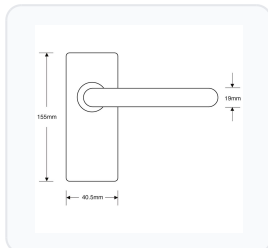

Product Imagery

Specification Summary

Brand	Asec
Product type	Lever Furniture

Product Description

The Asec Plate Mounted Aluminium Lever Furniture is a high-quality, durable door handle solution designed for both commercial and residential applications. Featuring a modern 19mm round bar lever with a practical 'return to door' design, these handles help prevent clothing from snagging and provide a comfortable grip.