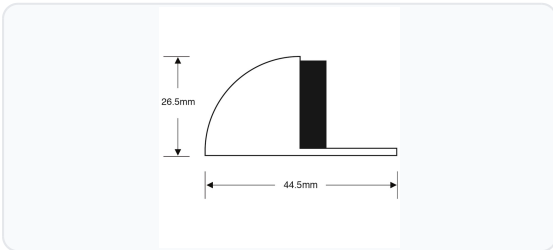

Product Imagery

Specification Summary

Brand Asec

Product type Door Stop

Product Description

The Asec Oval Floor Door Stop (often referred to as a half-moon door stop) is a simple, reliable solution designed to protect your walls, skirting boards, and doors from impact damage. Mounted directly to the floor, this low-profile door stop features a durable rubber buffer that absorbs impact and cushions the door when opened.