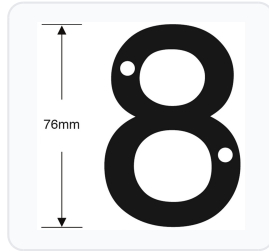

Product Imagery

Specification Summary

Brand

Asec

Product type

Numeral & Sign

Product Description

The Asec Metal Numerals are a stylish and durable solution for clearly displaying your house or building number. Crafted with a solid metal construction, these high-quality front-fixing numerals are designed to withstand the elements while maintaining their smart appearance.