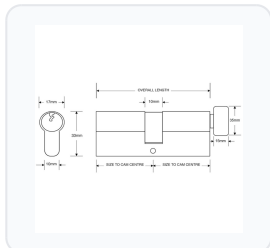

Product Imagery

Specification Summary

Brand	Asec
Product type	Key & Turn Euro

TAGS

Is Cylinder

Product Description

The Asec Kite Elite 3 Star Snap Resistant Euro Key & Turn Cylinder provides high-security protection and peace of mind for your home or business. This premium 6-pin cylinder is BSI Kitemarked and holds a TS007 3-Star rating, offering robust defence against common forced entry methods. It is also Secured by Design approved, meeting strict police-preferred specifications.