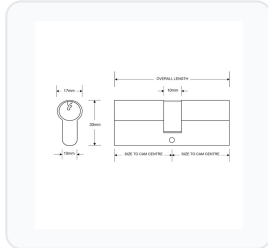

Product Imagery

Specification Summary

Brand Asec

Product type Double Euro

TAGS

Is Cylinder

Product Description

The Asec Kite Elite 3 Star Double Euro Cylinder offers high-performance security and peace of mind for your home or business. Fully compliant with BS EN 1303:2005 and TS007 3 Star standards, this Police-approved cylinder is Secured by Design licensed, ensuring it meets the highest standards of physical security.