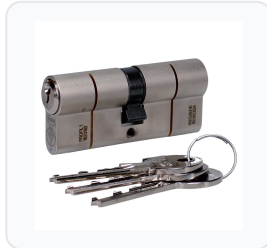

ASEC Kite BS 1 Star Kitemarked Euro Double Cylinder

Double Euro · Asec · 36 variants

PRICING

From £36.95 ex VAT

£44.34 inc VAT

36 variants available
VAT 20.00%

Product Imagery

Specification Summary

Brand Asec

Product type Double Euro

TAGS

Is Cylinder

Product Description

The Asec Kite BS 1 Star Kitemarked Euro Double Cylinder range offers reliable security and peace of mind for residential and commercial doors. Independently tested and certified, these cylinders have achieved a TS007 1 Star rating and are Secured by Design approved, ensuring high-quality performance and protection against common attack methods.

Equipped with robust security features, the Asec Kite cylinder includes anti-bump, anti-pick, and anti-drill protection to deter intruders. When paired with 2-star security door furniture, it also provides effective snap resistance to achieve a full 3-star security rating.

Variant Specifications And Pricing

Image	Part Number	Ex VAT	Inc VAT	Attributes / Specs
	AS10019	£36.95	£44.34	<p> A Side: 30mm B Side: 40mm Barcode: 5055120737065 Body Length: 70mm Brand: Asec Cylinder Kitemark: Yes 1* Cylinder Profile: Euro Cylinder Size Overall: 30/40 Cylinder Size With Cam: 25/10/35 Cylinder System: Asec Kite Cylinder Type: Double Euro Finish: Polished Brass Fire Tested: Grade B Key Cutting: In-House Keyed: Keyed To Differ Keying - KA: In-House Keys Supplied: 3 Length: 70mm Manufacturer Reference: AS10019 Mechanism: 6 Pin Pack Quantity: 1 Packaging: Visi Secured By Design: Yes Snap Resistant: No Sold Secure: No Standards: BS EN 1303:2005, Secured by Design, TS 007:2012 - 1 Star Weight: 210g </p>