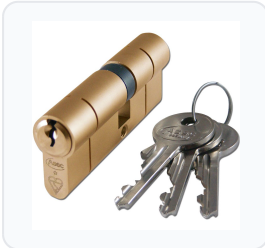

ASEC Kite BS 1 Star Kitemarked Euro Double Cylinder

Double Euro · Asec · 36 variants

PRICING

From £36.95 ex VAT

£44.34 inc VAT

36 variants available
VAT 20.00%

Product Imagery

Specification Summary

Brand Asec

Product type Double Euro

TAGS

Is Cylinder

Product Description

The Asec Kite BS 1 Star Kitemarked Euro Double Cylinder range offers reliable security and peace of mind for residential and commercial doors. Independently tested and certified, these cylinders have achieved a TS007 1 Star rating and are Secured by Design approved, ensuring high-quality performance and protection against common attack methods.

Equipped with robust security features, the Asec Kite cylinder includes anti-bump, anti-pick, and anti-drill protection to deter intruders. When paired with 2-star security door furniture, it also provides effective snap resistance to achieve a full 3-star security rating.

Variant Specifications And Pricing

Image	Part Number	Ex VAT	Inc VAT	Attributes / Specs
	AS10019	£36.95	£44.34	<p> A Side: 30mm B Side: 40mm Barcode: 5055120737065 Body Length: 70mm Brand: Asec Cylinder Kitemark: Yes 1* Cylinder Profile: Euro Cylinder Size Overall: 30/40 Cylinder Size With Cam: 25/10/35 Cylinder System: Asec Kite Cylinder Type: Double Euro Finish: Polished Brass Fire Tested: Grade B Key Cutting: In-House Keyed: Keyed To Differ Keying - KA: In-House Keys Supplied: 3 Length: 70mm Manufacturer Reference: AS10019 Mechanism: 6 Pin Pack Quantity: 1 Packaging: Visi Secured By Design: Yes Snap Resistant: No Sold Secure: No Standards: BS EN 1303:2005, Secured by Design, TS 007:2012 - 1 Star Weight: 210g </p>