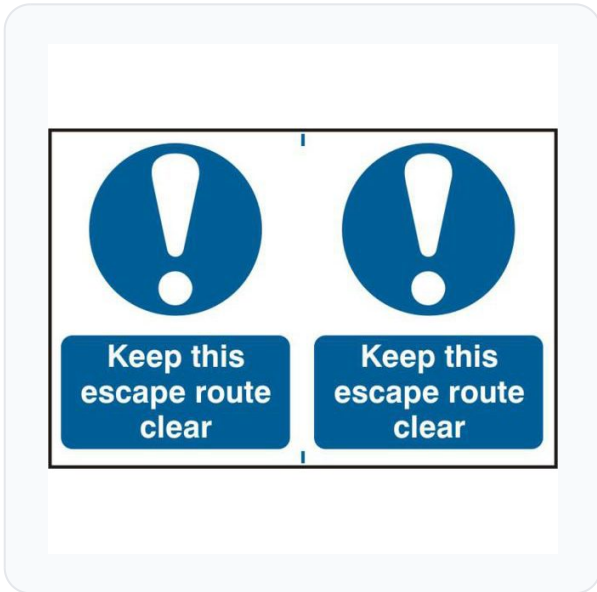

ASEC `Keep This Escape Route Clear` 200mm x 150mm PVC Self Adhesive Sign

Fire Door & Access · Asec · 1 variant

PRICING

From £20.15 ex VAT

£24.18 inc VAT

1 variant available
VAT 20.00%

Product Imagery

Specification Summary

Brand	Asec
Product type	Fire Door & Access

Product Description

The Asec 'Keep This Escape Route Clear' sign is a mandatory fire safety sign designed to clearly instruct staff, visitors, and residents to maintain unobstructed evacuation paths. Featuring the standard blue circle with a white symbol and bold white lettering on a blue background, this sign ensures immediate recognition and compliance with safety protocols.

Constructed from durable, semi-rigid PVC, the sign is equipped with a self-adhesive backing, making installation quick and straightforward on any clean, dry, and flat surface. Supplied as a convenient pack of two signs per sheet, it is an essential addition to corridors, stairwells, and designated fire exit routes in commercial, industrial, or multi-occupancy residential buildings.

Key Features

- **Highly Visible Design:** Features a clear blue and white mandatory instruction layout to ensure compliance and quick recognition.
- **Durable Construction:** Made from high-quality, semi-rigid PVC suitable for indoor applications.
- **Easy Installation:** Self-adhesive backing allows for quick and secure mounting on smooth, clean surfaces without the need for screws or tools.
- **Convenient Pack:** Supplied with 2 signs per sheet, offering excellent value and coverage for multiple exit points.
- **Essential Safety Signage:** Helps maintain clear evacuation routes in offices, warehouses, schools, and multi-occupancy buildings.