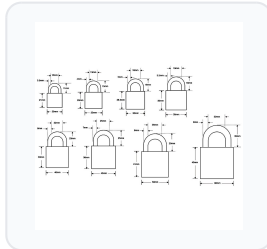

Product Imagery

Specification Summary

Brand	Asec
Product type	Open Shackle

Product Description

The Asec Keyed to Differ (KD) Open Shackle Brass Padlock is a versatile and reliable security solution, perfect for safeguarding everyday items. Constructed with a solid brass body and a hardened steel shackle, this padlock offers dependable protection against wear and tear. Its double-locking mechanism provides added security, making it an ideal choice for securing garden sheds, school lockers, gates, luggages, vans, and bicycles.